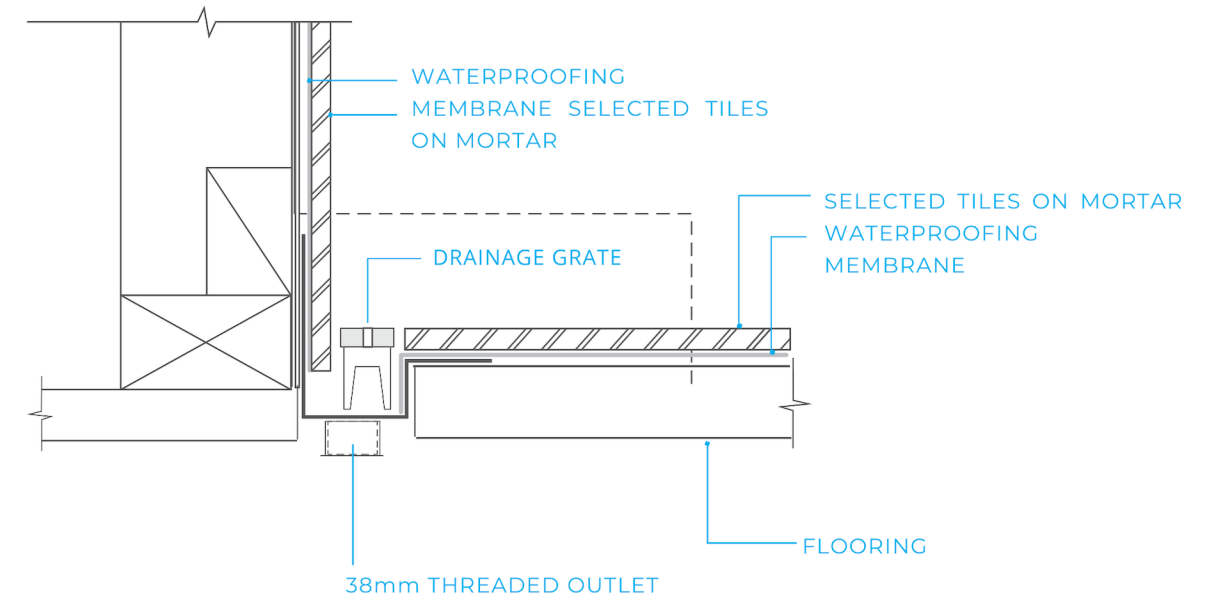

PATENTED DESIGN & PAENTS PENDING
WWW.JESANI.CO.NZ
0800 537 264

ISOMETRIC VIEW

DETAIL VIEW

SECTION VIEW

SLIMLINE DRAINAGE CHANNEL

© JESANI LIMITED APRIL 2015
ALL MEASUREMENTS IN MILLIMETRES