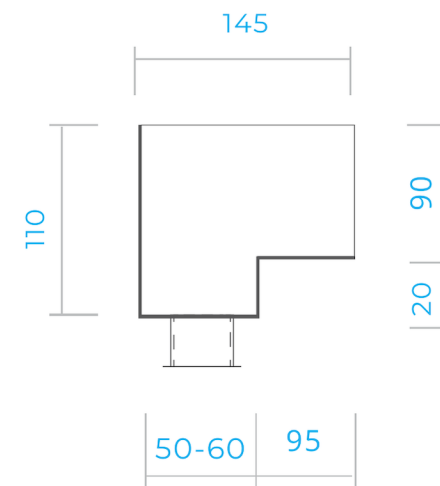

PATENTED DESIGN & PAENTS PENDING
WWW.JESANI.CO.NZ
0800 537 264

ISOMETRIC VIEW

DETAIL VIEW

SECTION VIEW

SLIMLINE DRAINAGE CHANNEL

© JESANI LIMITED APRIL 2015
ALL MEASUREMENTS IN MILLIMETRES