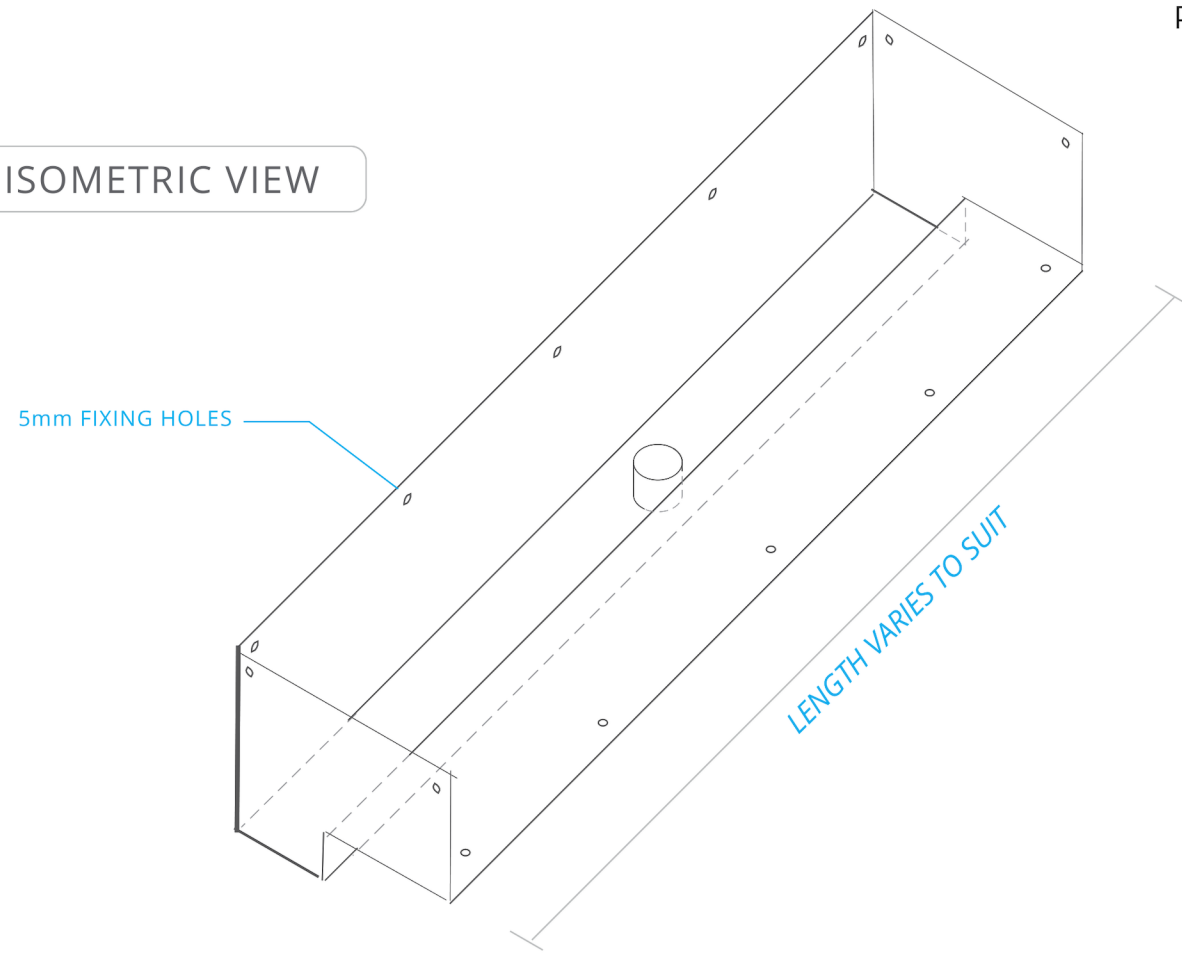

PATENTED DESIGN & PAENTS PENDING
WWW.JESANI.CO.NZ
0800 537 264

ISOMETRIC VIEW

DETAIL VIEW

SECTION VIEW

SLIMLINE DRAINAGE CHANNEL

© JESANI LIMITED APRIL 2015
ALL MEASUREMENTS IN MILLIMETRES