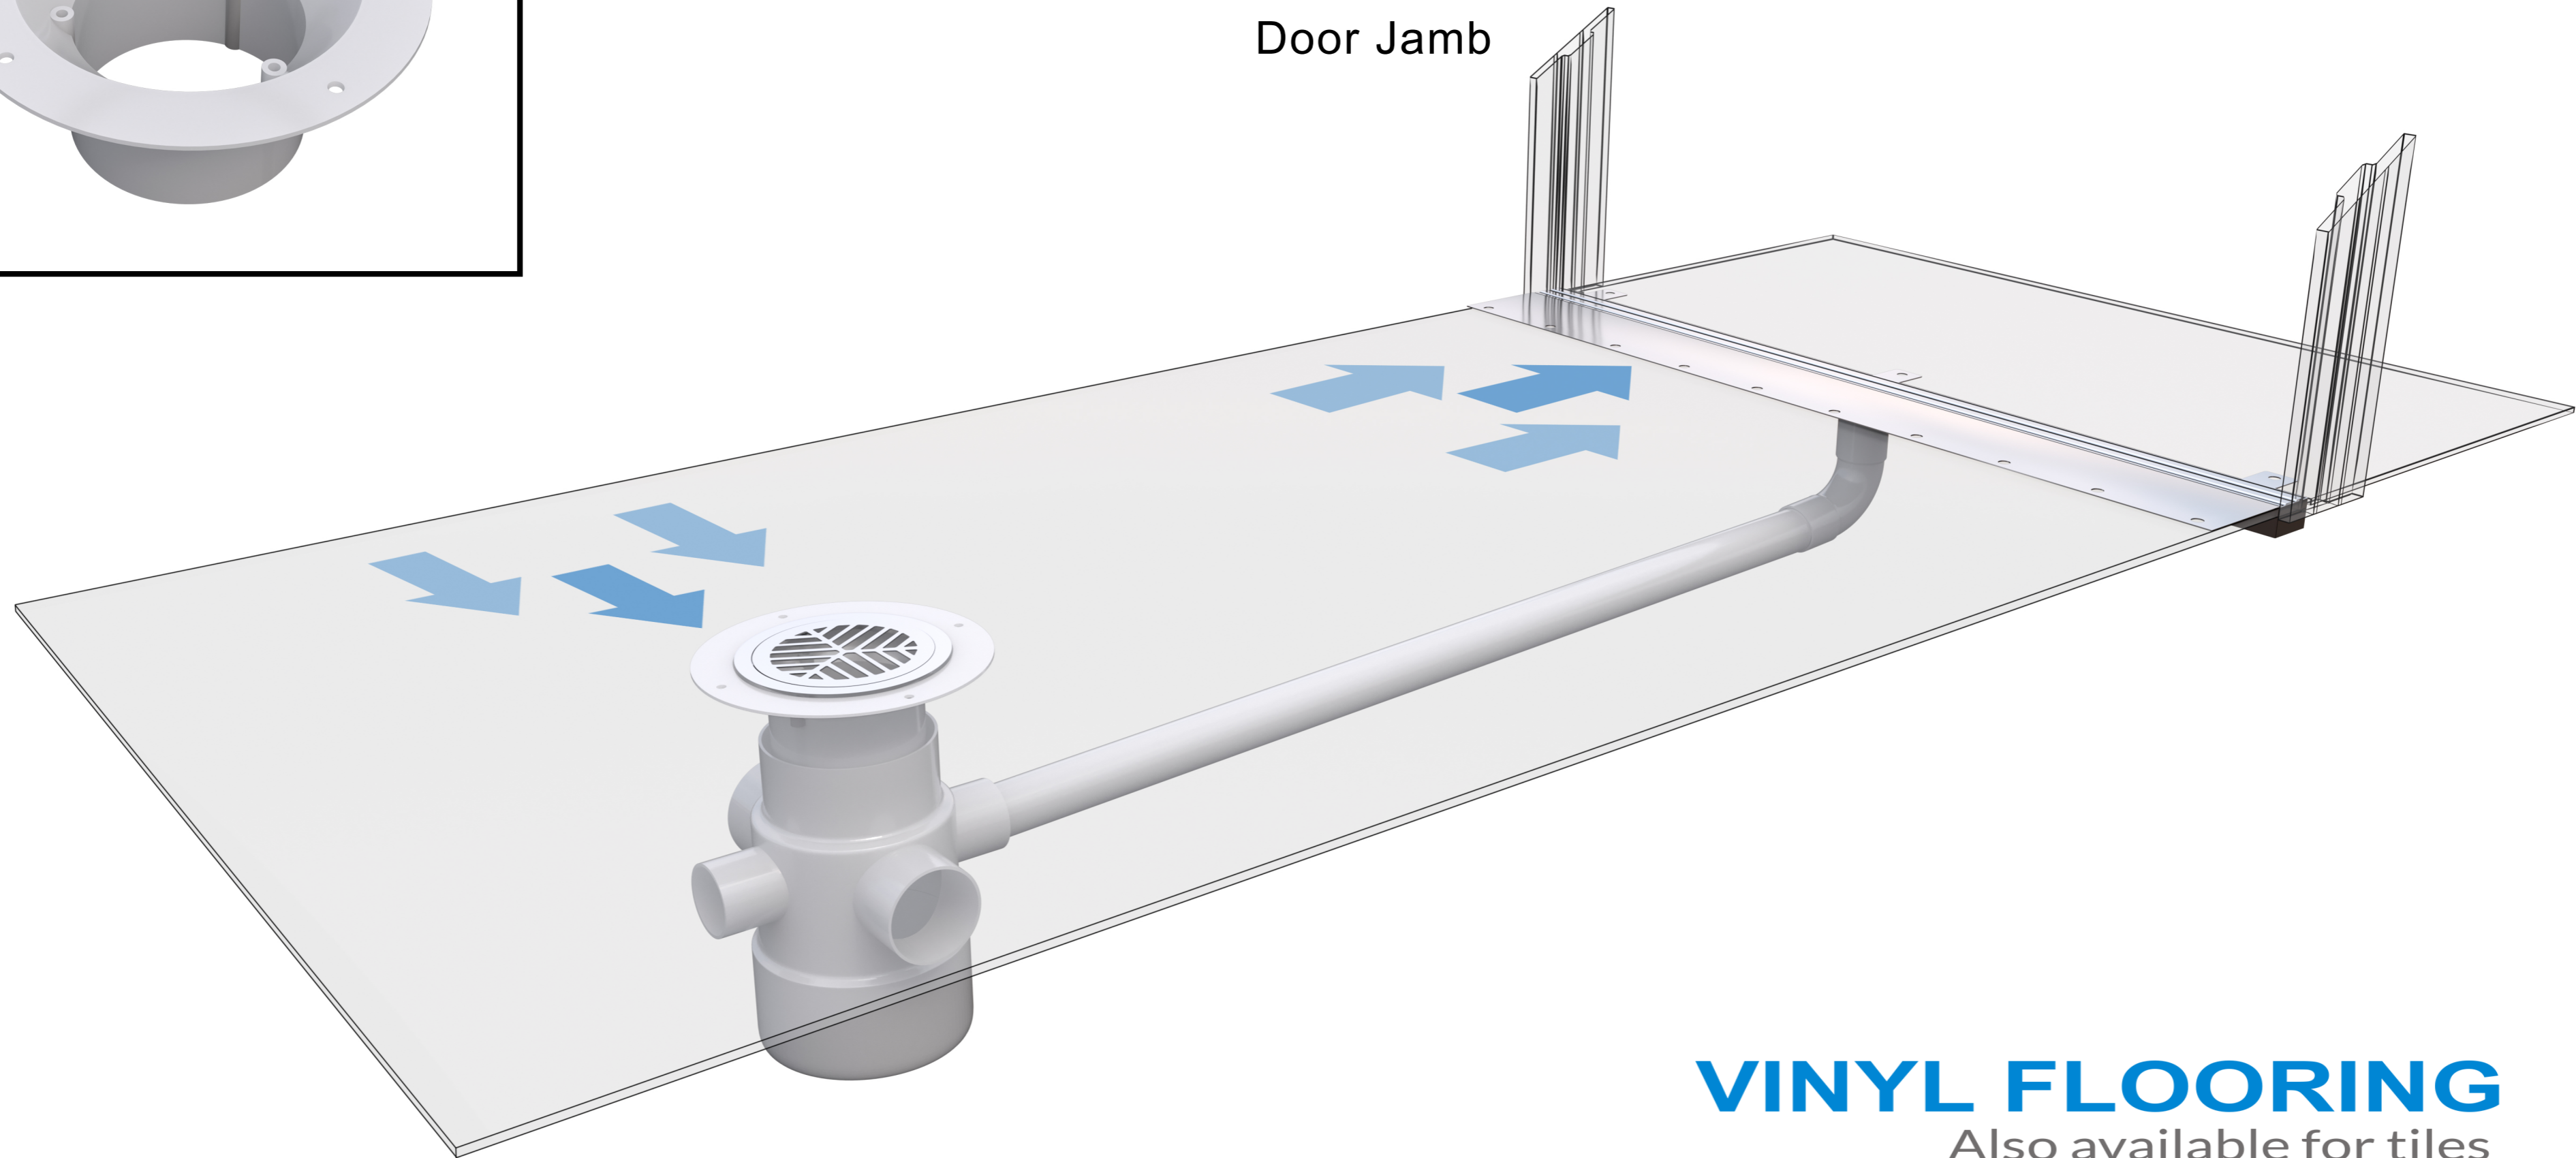

6c - Circular Outlet Assembly

PATENTED DESIGN

JESANI DOOR CHANNEL

www.jesani.co.nz / 0800 537 264

 PROUDLY NEW ZEALAND
OWNED & MANUFACTURED

Door Jamb

VINYL FLOORING

Also available for tiles

6a - 40mm Emergency Overflow Door Channel
Plumbed Into Trapped 4 Way Riser Under Circular Shower Outlet