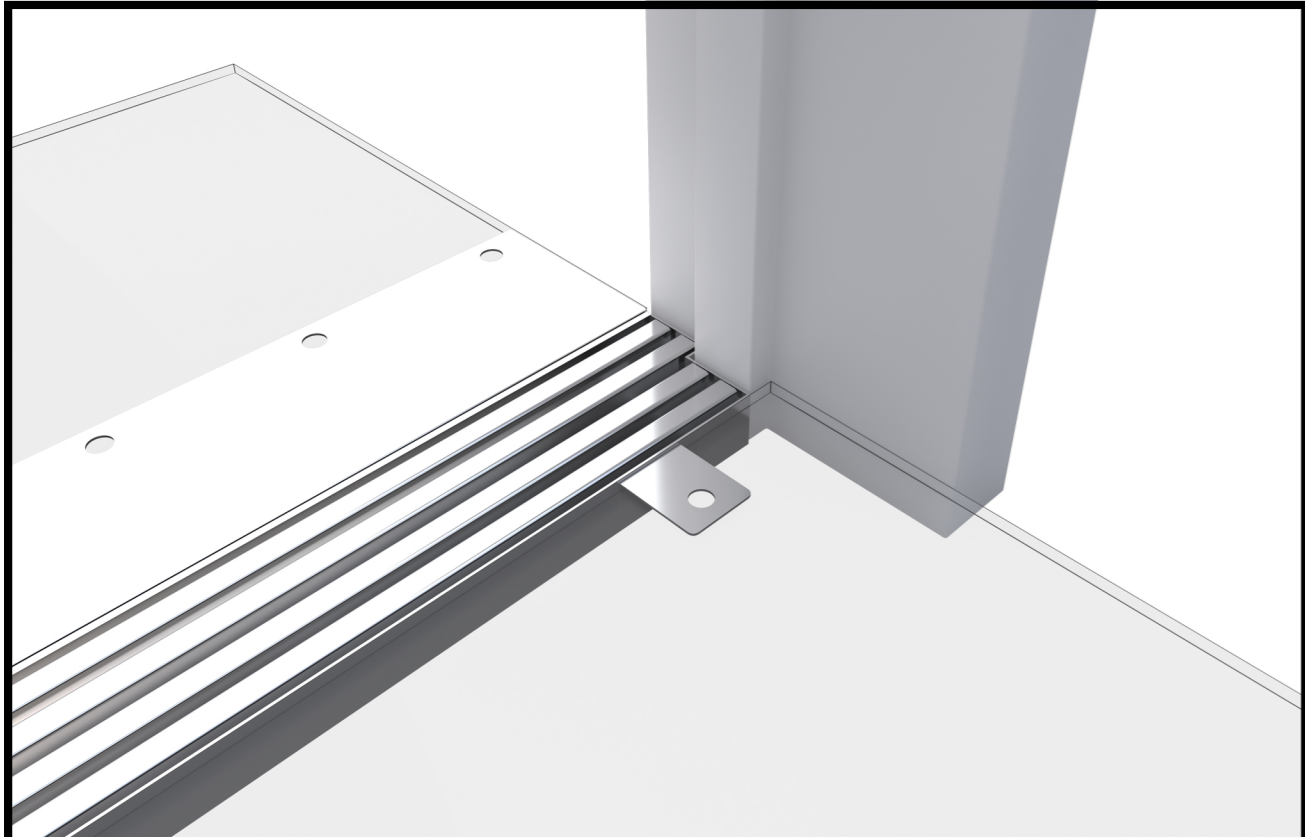

# PATENTED DESIGN

JESANI DOOR CHANNEL

[www.jesani.co.nz](http://www.jesani.co.nz) / 0800 537 264

 PROUDLY NEW ZEALAND  
OWNED & MANUFACTURED

4b - Door Jamb Detail

4a - 65mm Door Channel FWG Trap

**VINYL FLOORING**  
Also available for tiles