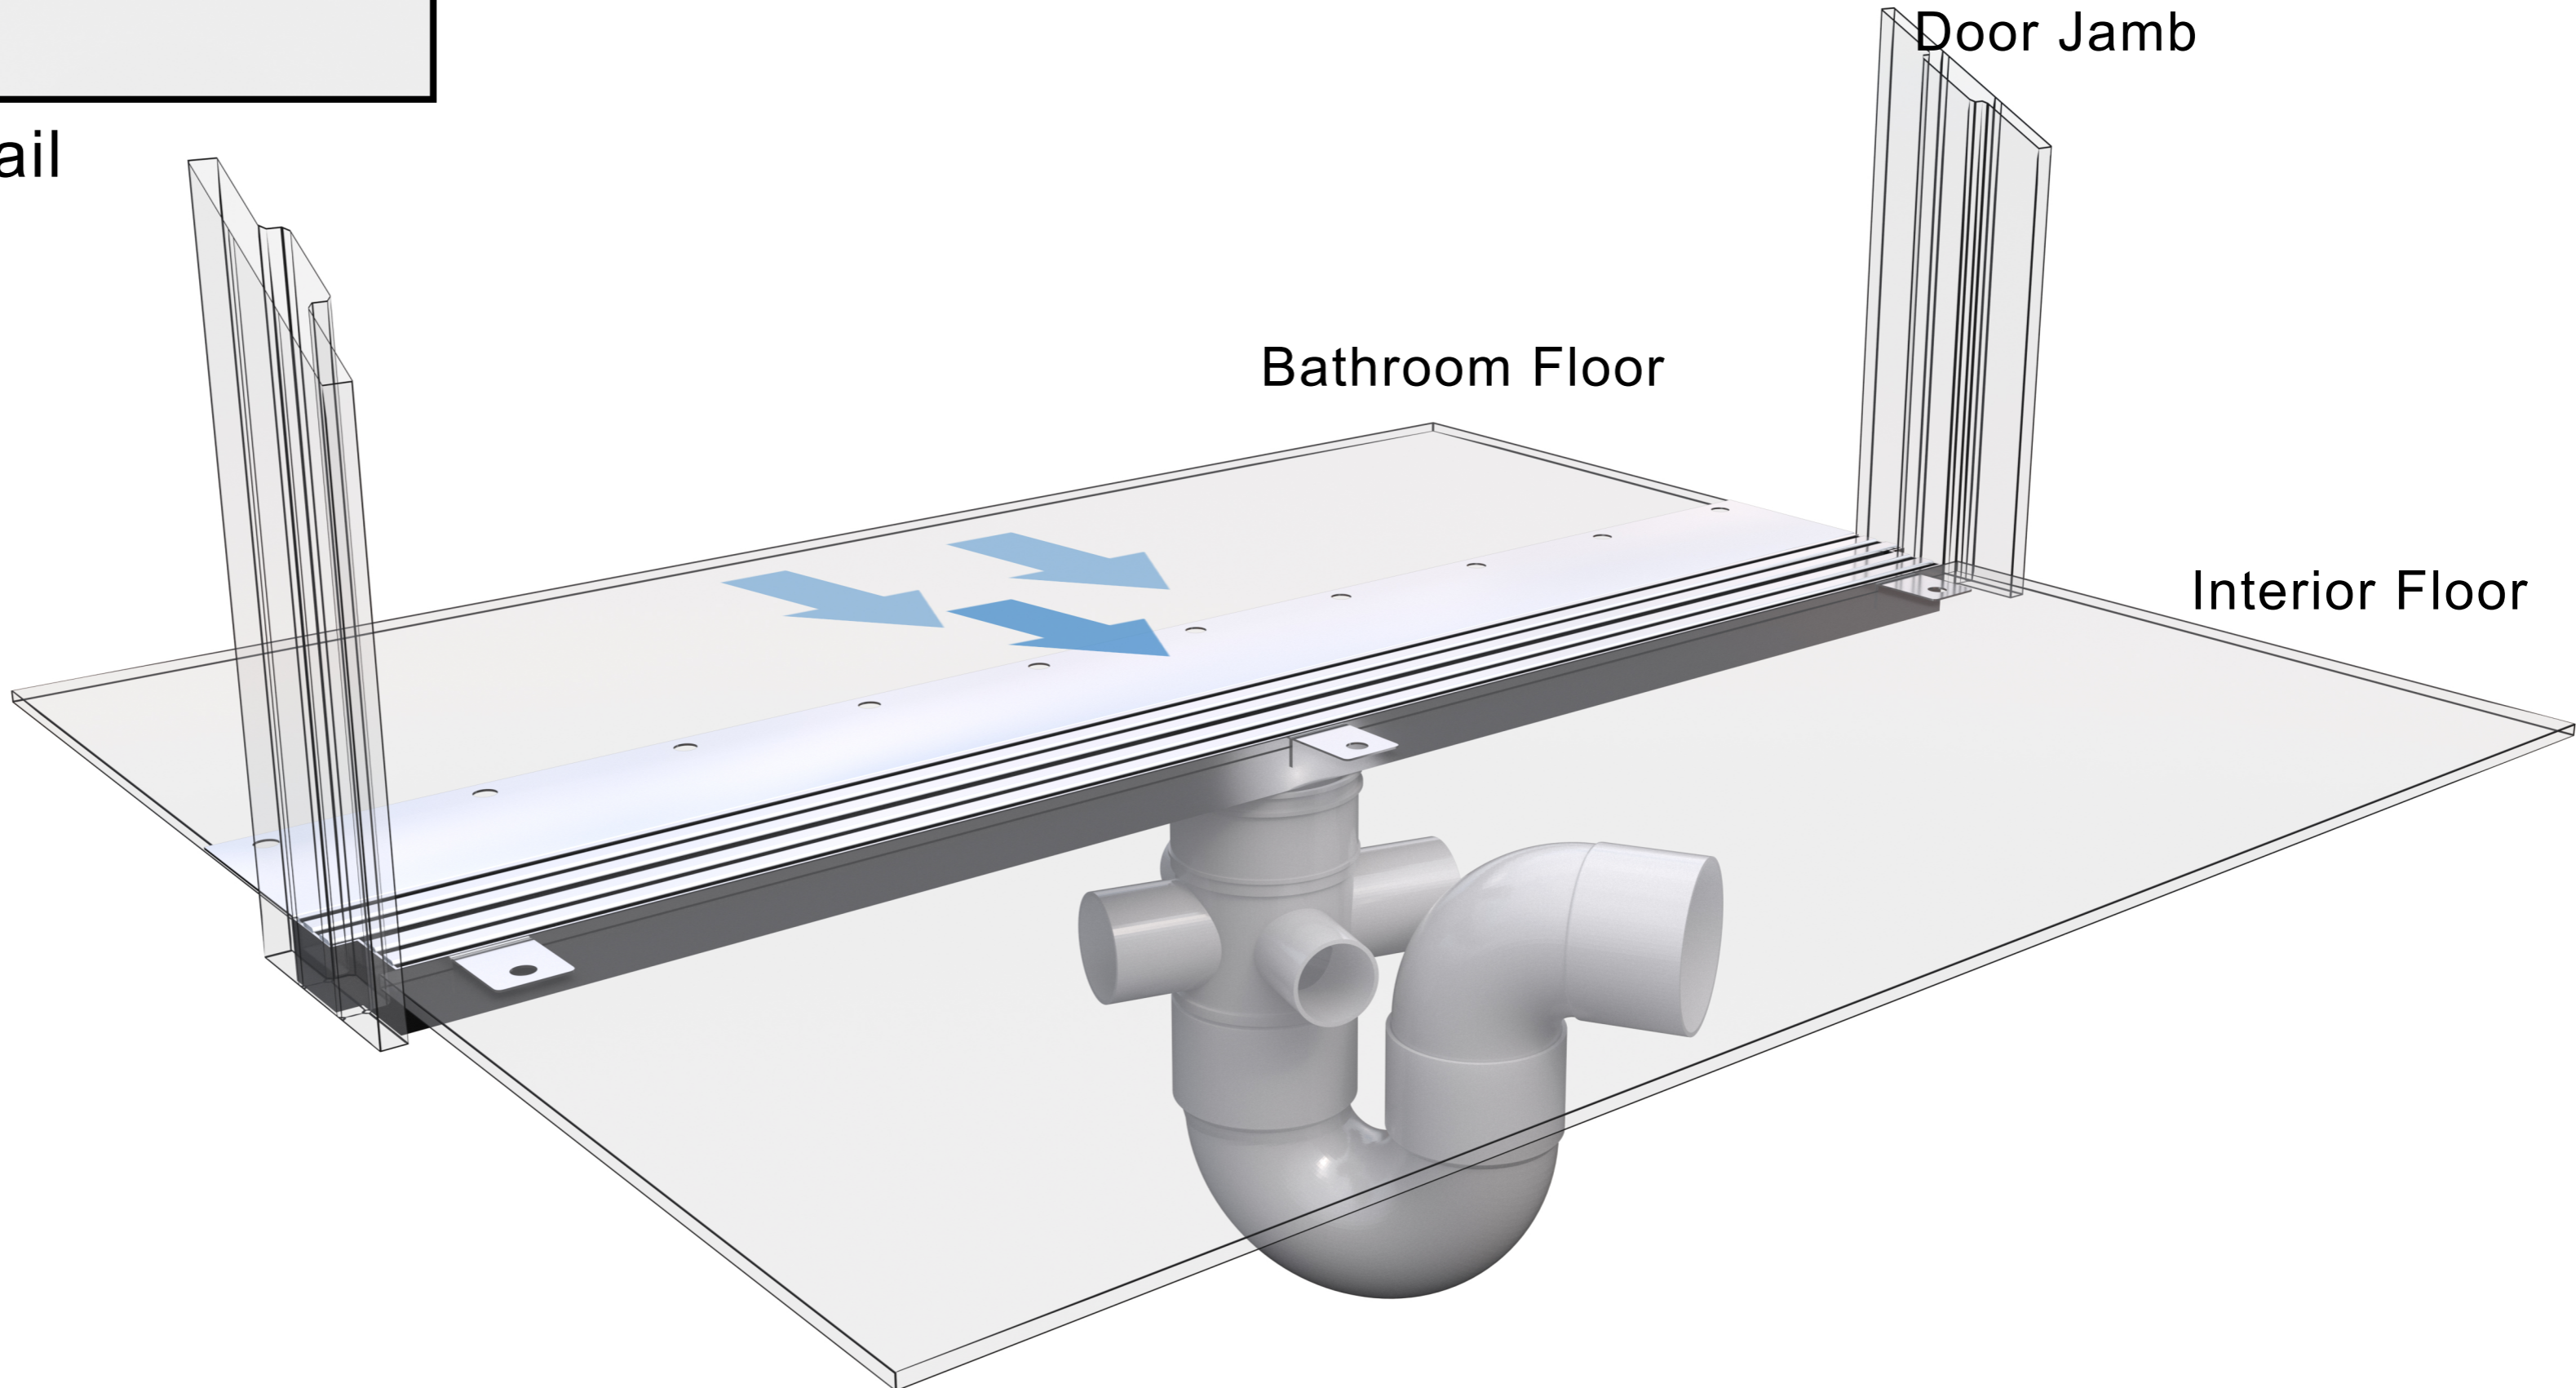

# PATENTED DESIGN

JESANI DOOR CHANNEL

[www.jesani.co.nz](http://www.jesani.co.nz) / 0800 537 264

 PROUDLY NEW ZEALAND  
OWNED & MANUFACTURED

4b - Door Jamb Detail

4a - 65mm Door Channel FWG Trap

**VINYL FLOORING**  
Also available for tiles