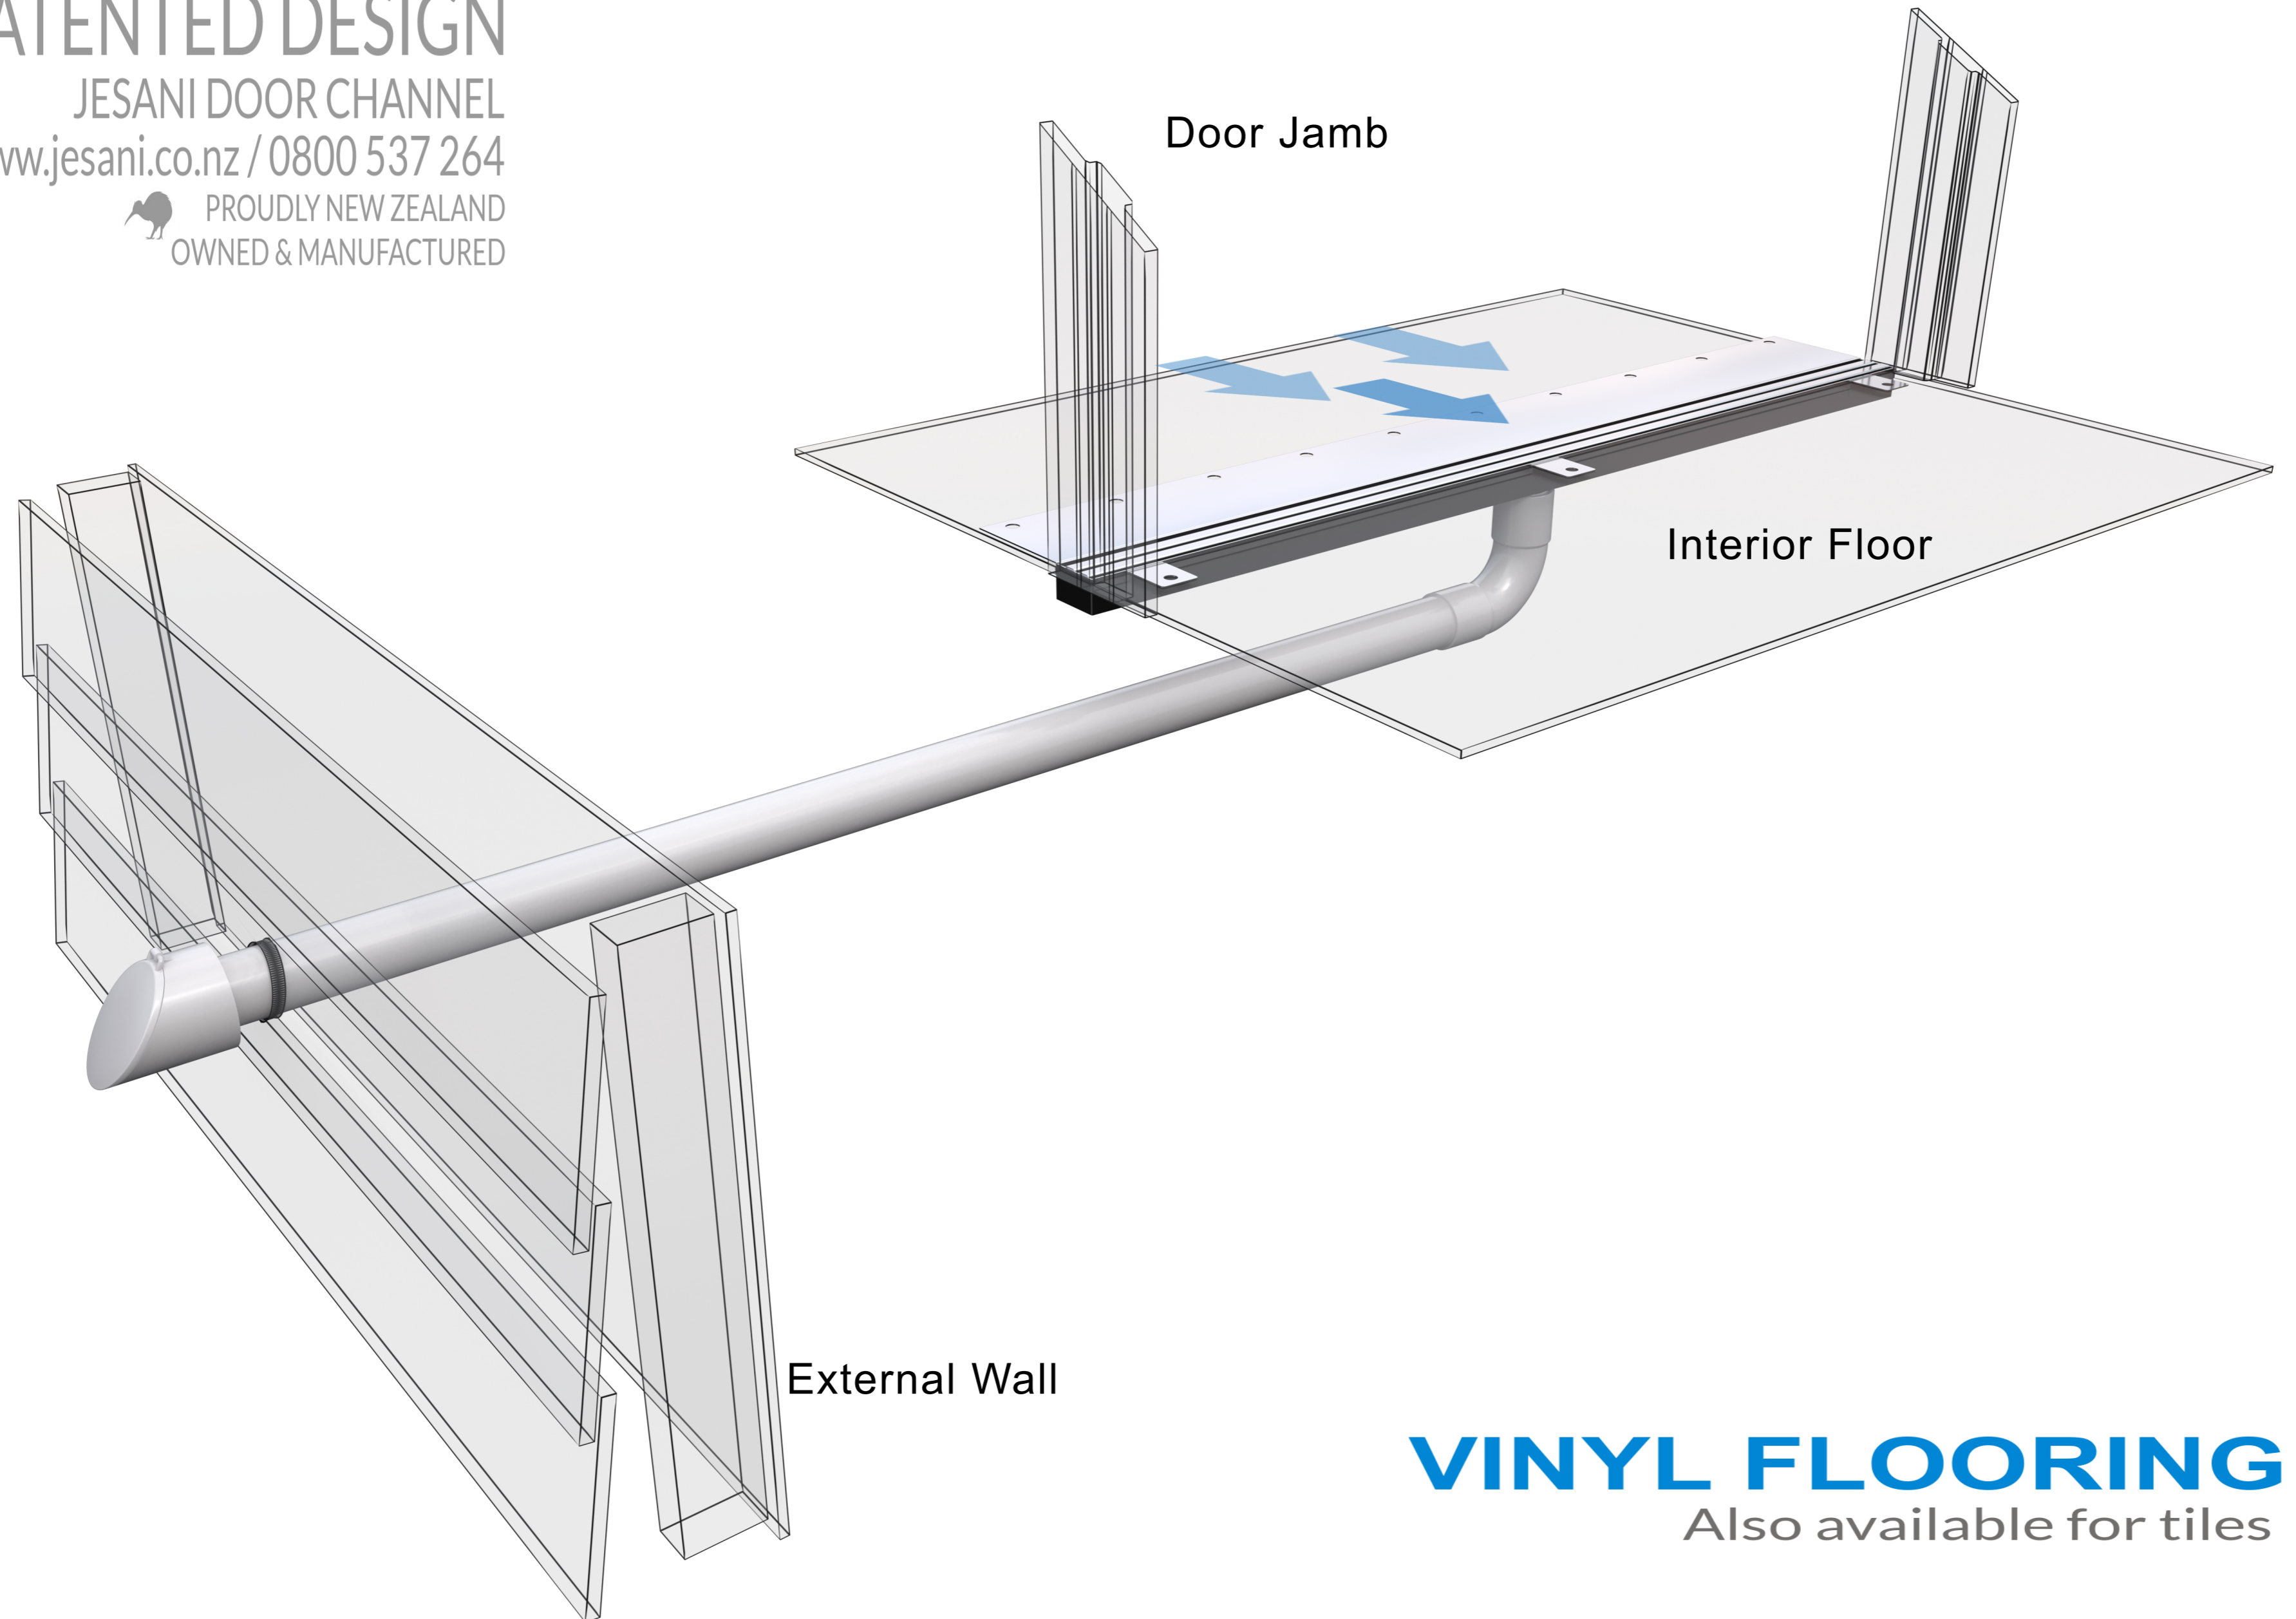

# PATENTED DESIGN

JESANI DOOR CHANNEL

[www.jesani.co.nz](http://www.jesani.co.nz) / 0800 537 264

 PROUDLY NEW ZEALAND  
OWNED & MANUFACTURED

**VINYL FLOORING**

Also available for tiles

2 - 40mm Emergency Overflow Door Channel Plumbed Out Exterior Wall (Dry Waste)