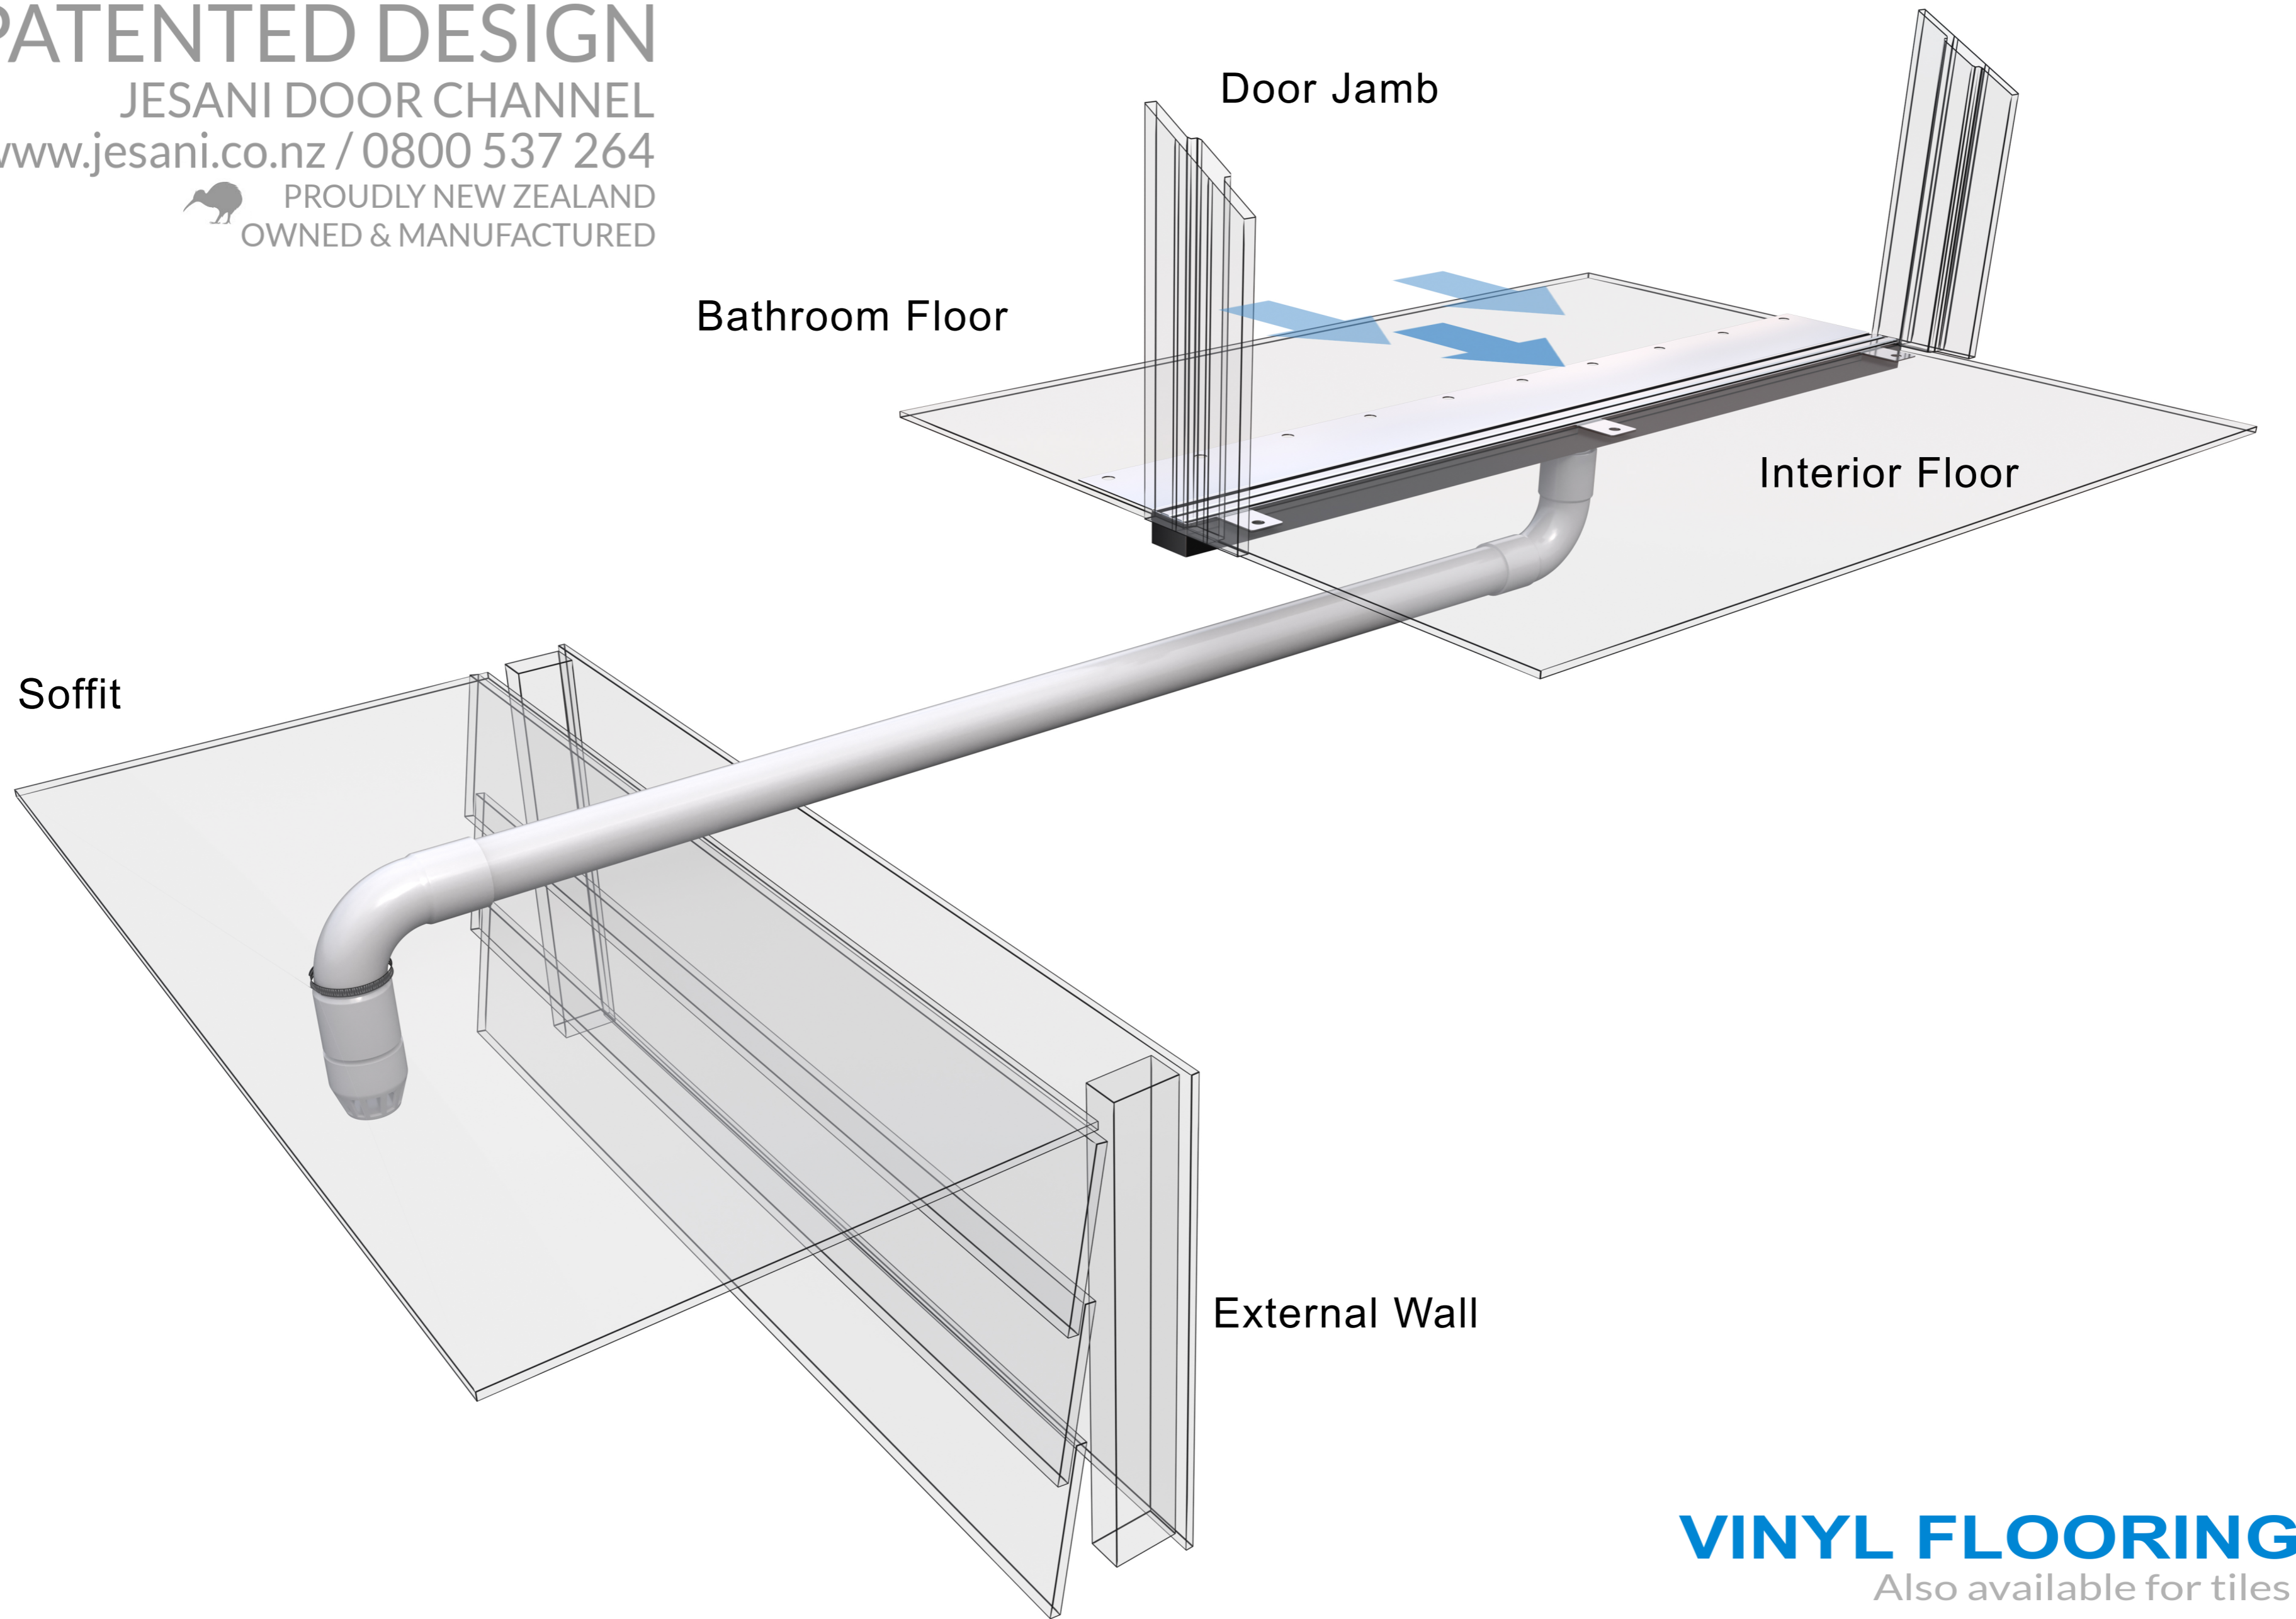

PATENTED DESIGN

JESANI DOOR CHANNEL

www.jesani.co.nz / 0800 537 264

PROUDLY NEW ZEALAND
OWNED & MANUFACTURED

VINYL FLOORING
Also available for tiles

1 - 40mm Emergency Overflow Door Channel Plumbed Out Soffit (Dry Waste)