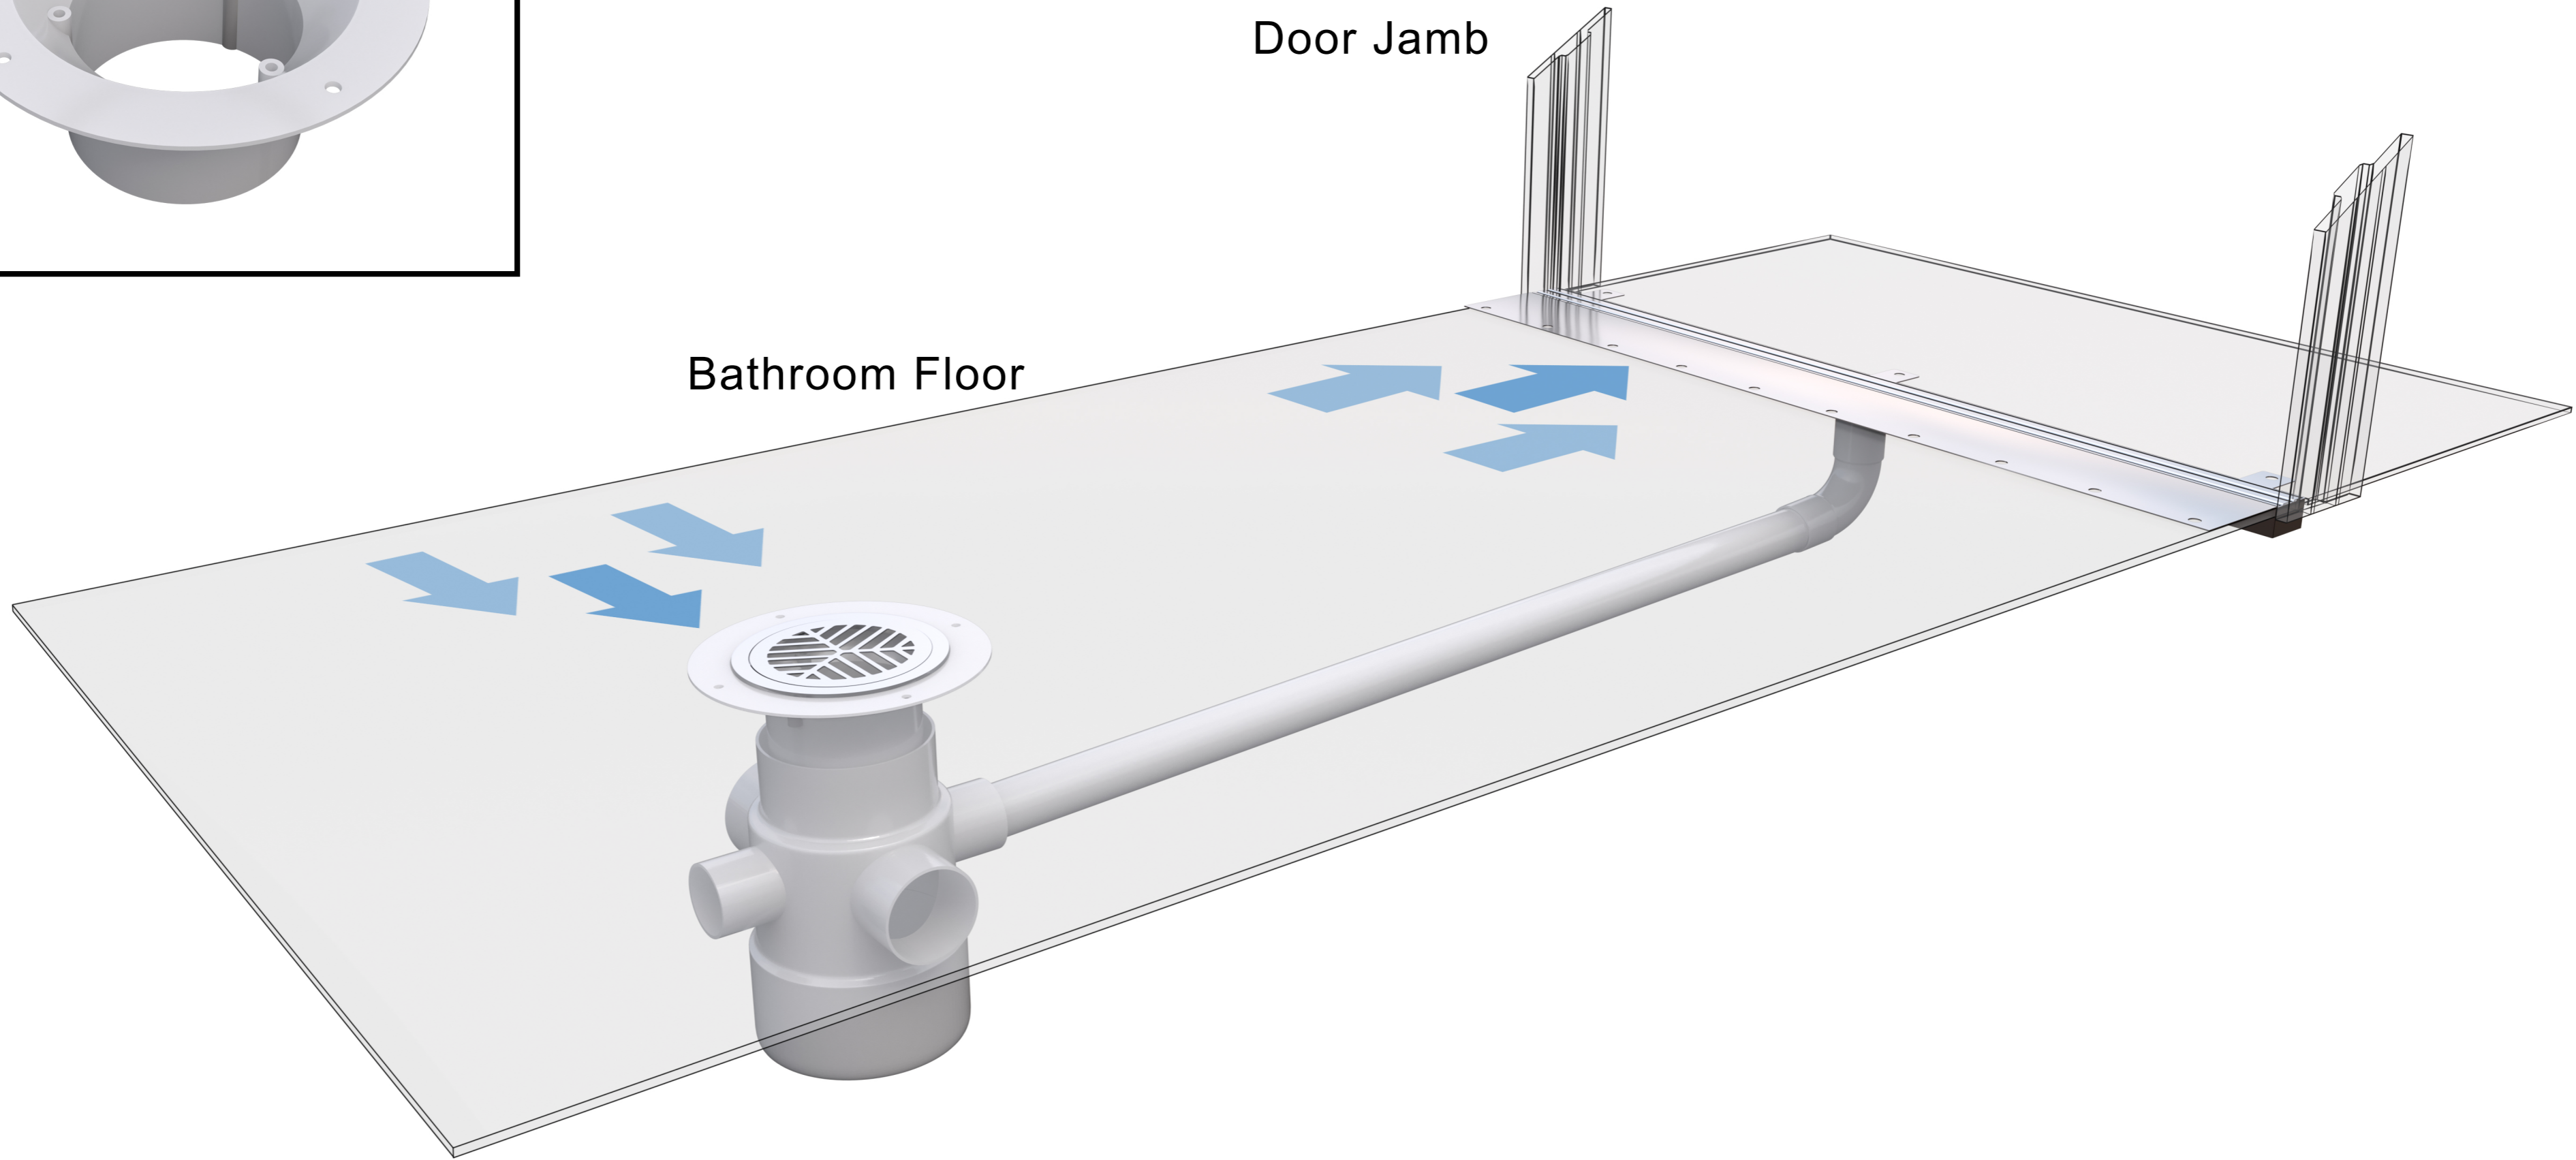

6c - Circular Outlet Assembly

6a - 40mm Emergency Overflow Door Channel
Plumbed Into Trapped 4 Way Riser Under Circular Shower Outlet