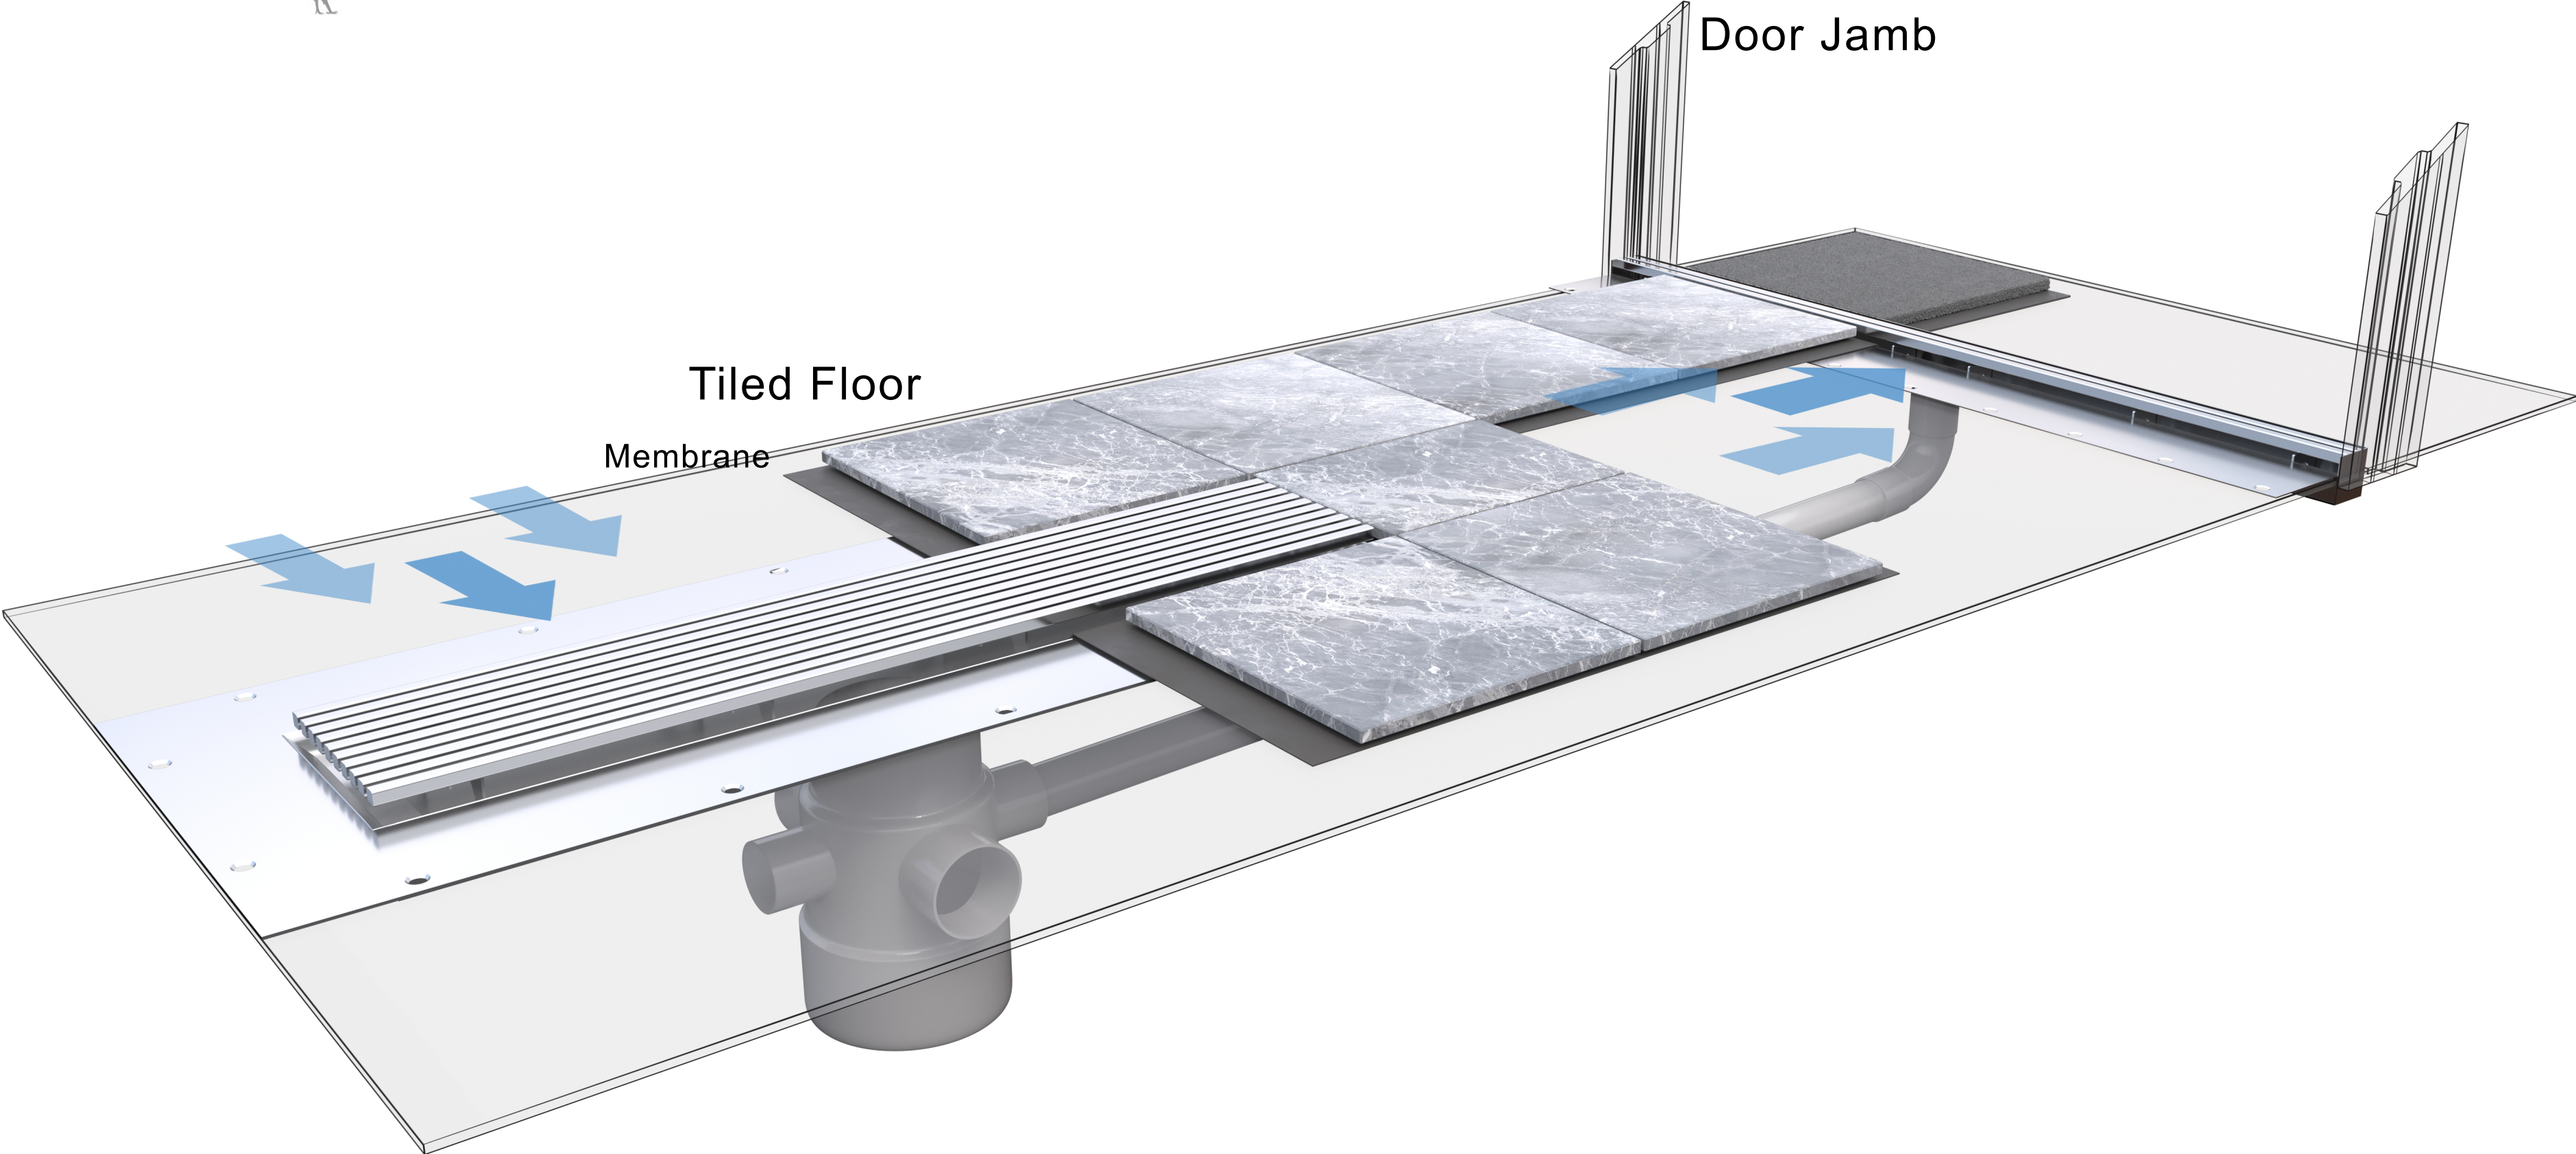

# PATENTED DESIGN

RECTANGULAR SHOWER CHANNEL

[www.jesani.co.nz](http://www.jesani.co.nz) / 0800 537 264

PROUDLY NEW ZEALAND OWNED  
& MANUFACTURED 

5e - Rectangular Shower Channel  
Plumbed Into Trapped 4 Way Riser Under Shower Channel - Tiled Floor

**TILE FLOORING**  
Also available for vinyl