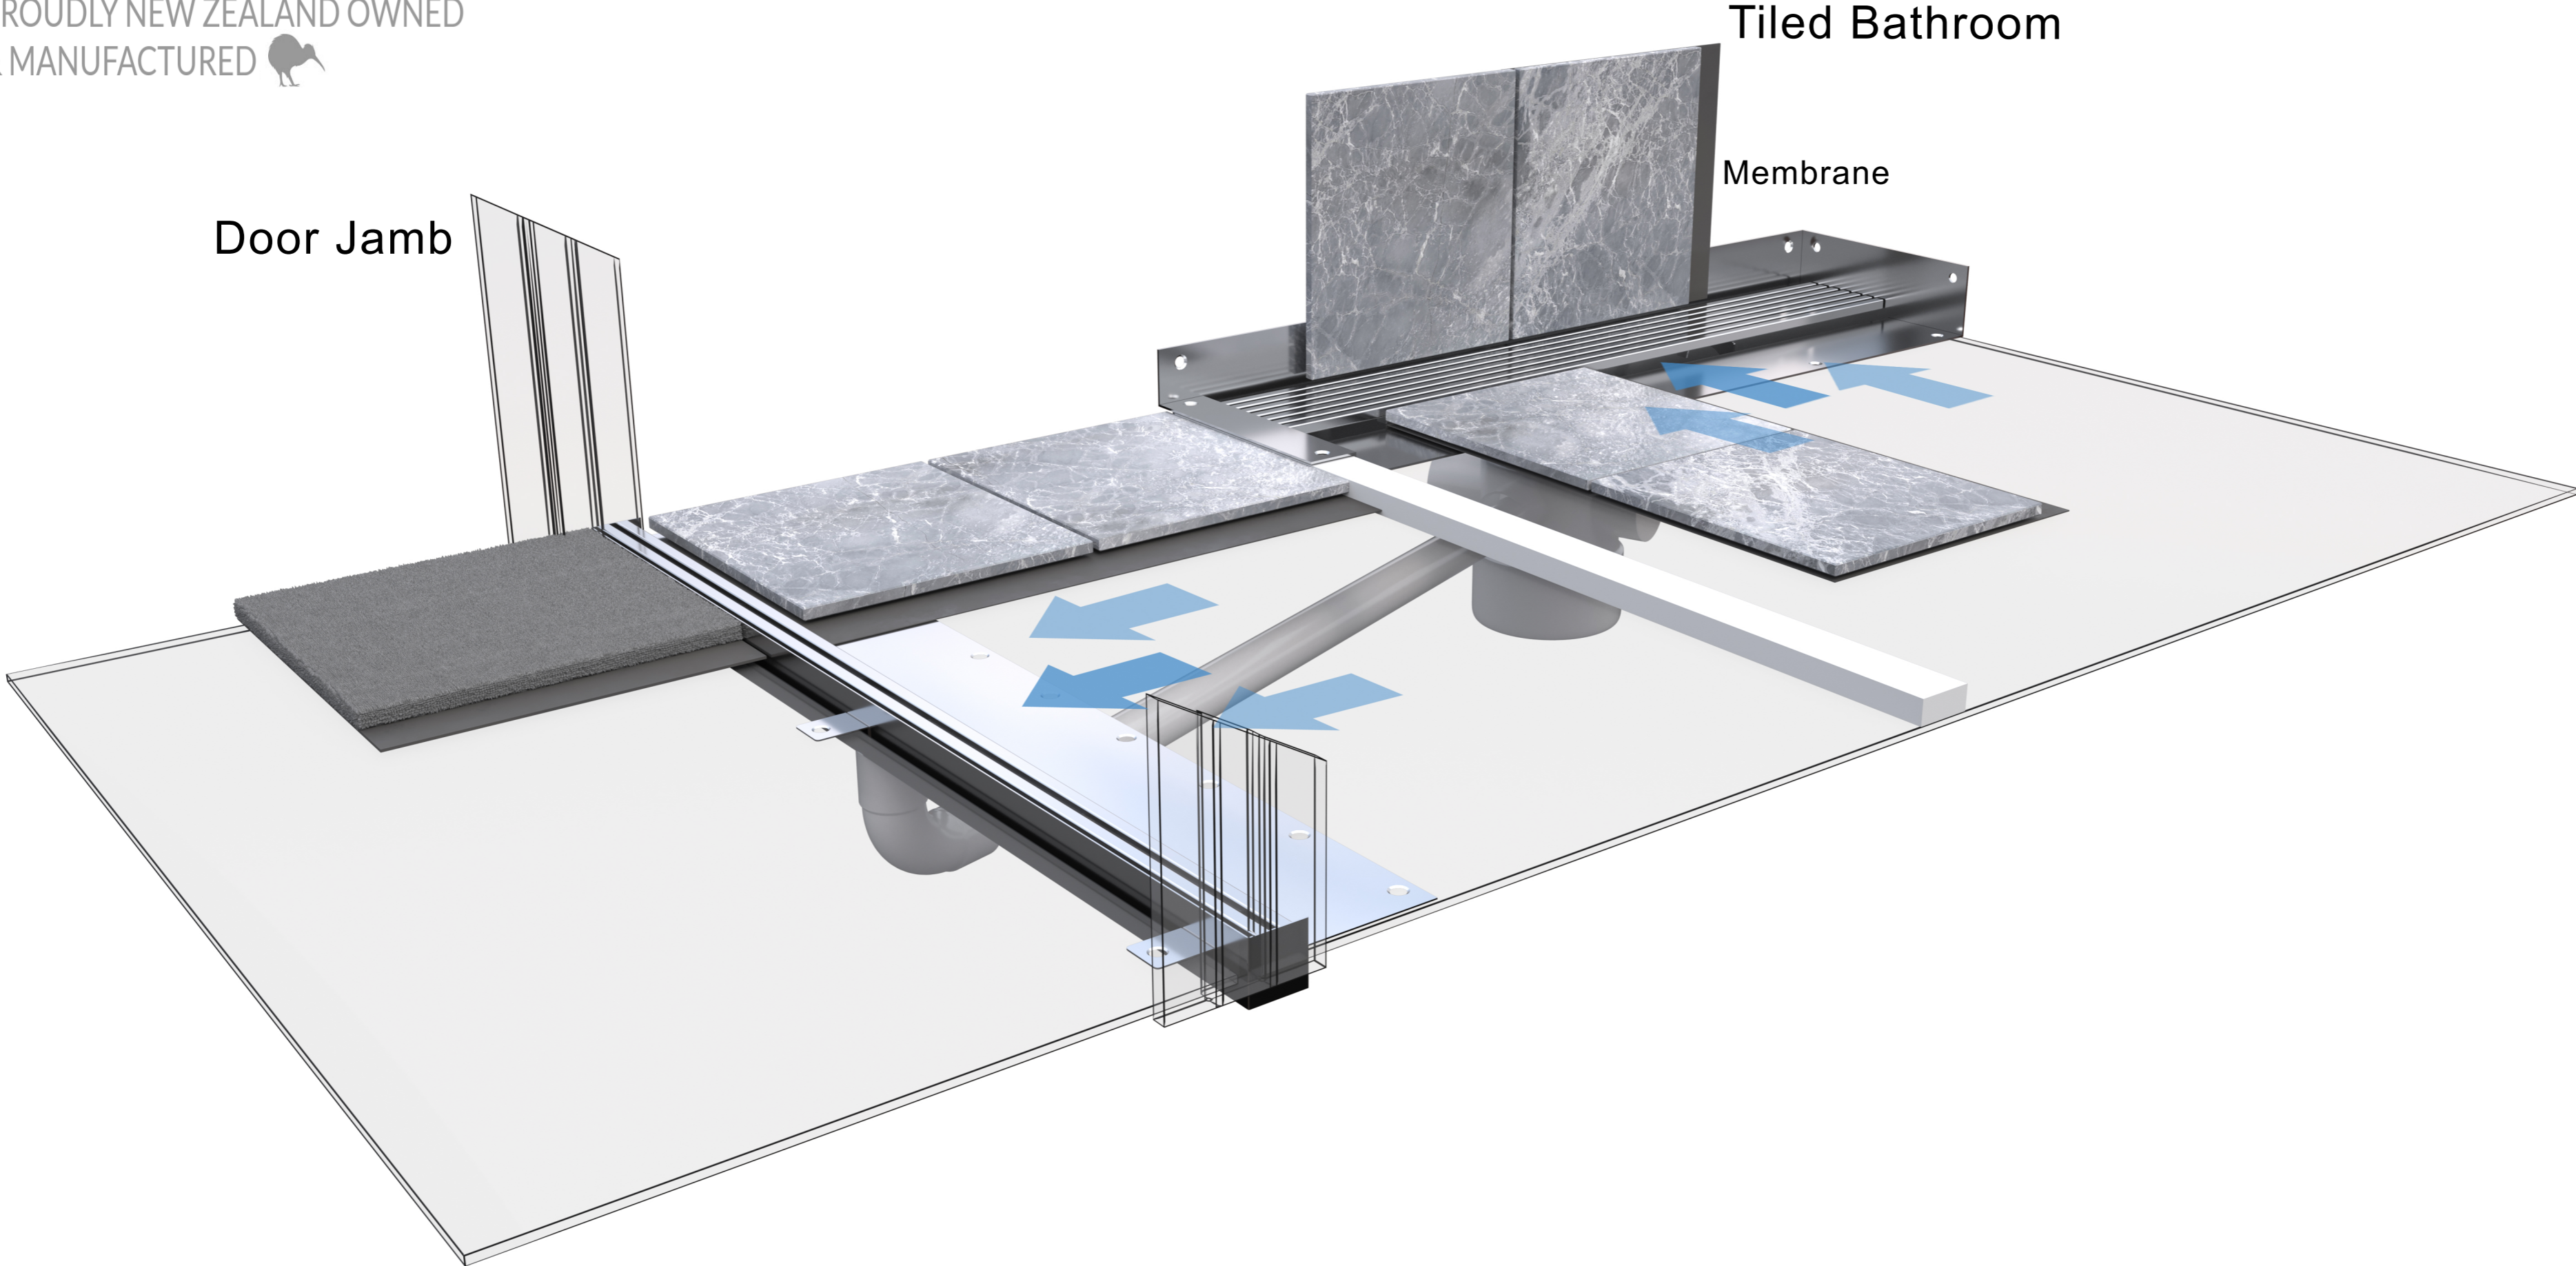

PATENTED DESIGN

WALL MOUNTED SHOWER CHANNEL
LH FLANGE DOWN

www.jesani.co.nz / 0800 537 264

PROUDLY NEW ZEALAND OWNED
& MANUFACTURED 

TILE FLOORING

Also available for vinyl

5d - Wall Mounted Shower Channel - Left Hand Flange Down
Plumbed Into Trapped 4 Way Riser - Tiled Floor