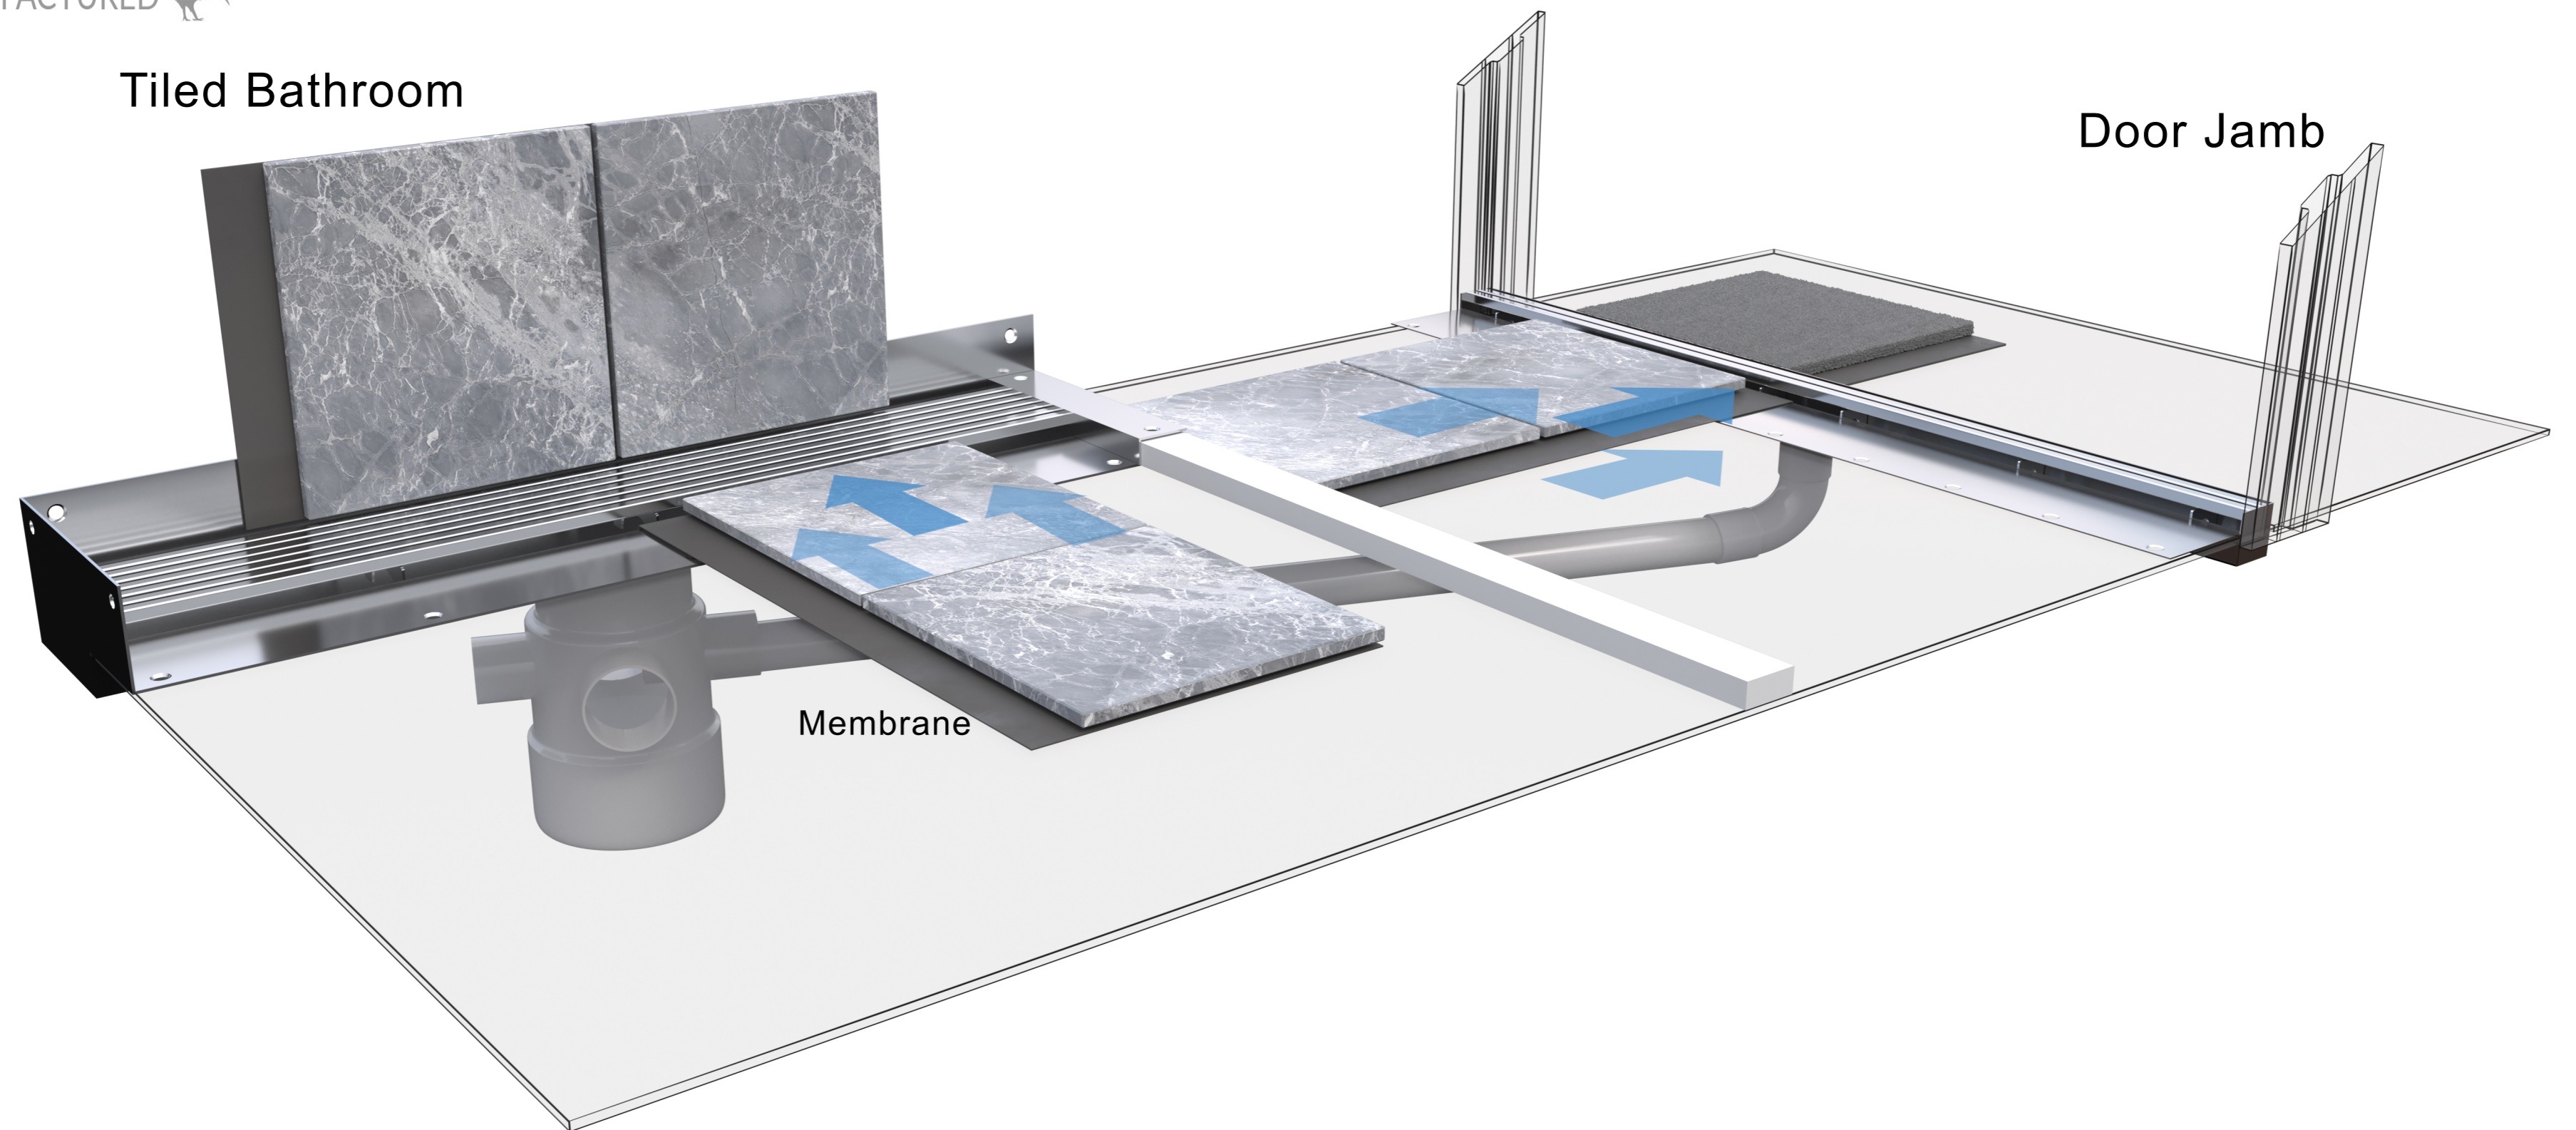

PATENTED DESIGN

WALL MOUNTED SHOWER CHANNEL
RH FLANGE DOWN

www.jesani.co.nz / 0800 537 264

PROUDLY NEW ZEALAND OWNED
& MANUFACTURED 

TILE FLOORING
Also available for vinyl

5c - Wall Mounted Shower Channel - Right Hand Flange Down
Plumbed Into Trapped 4 Way Riser - Tiled Floor