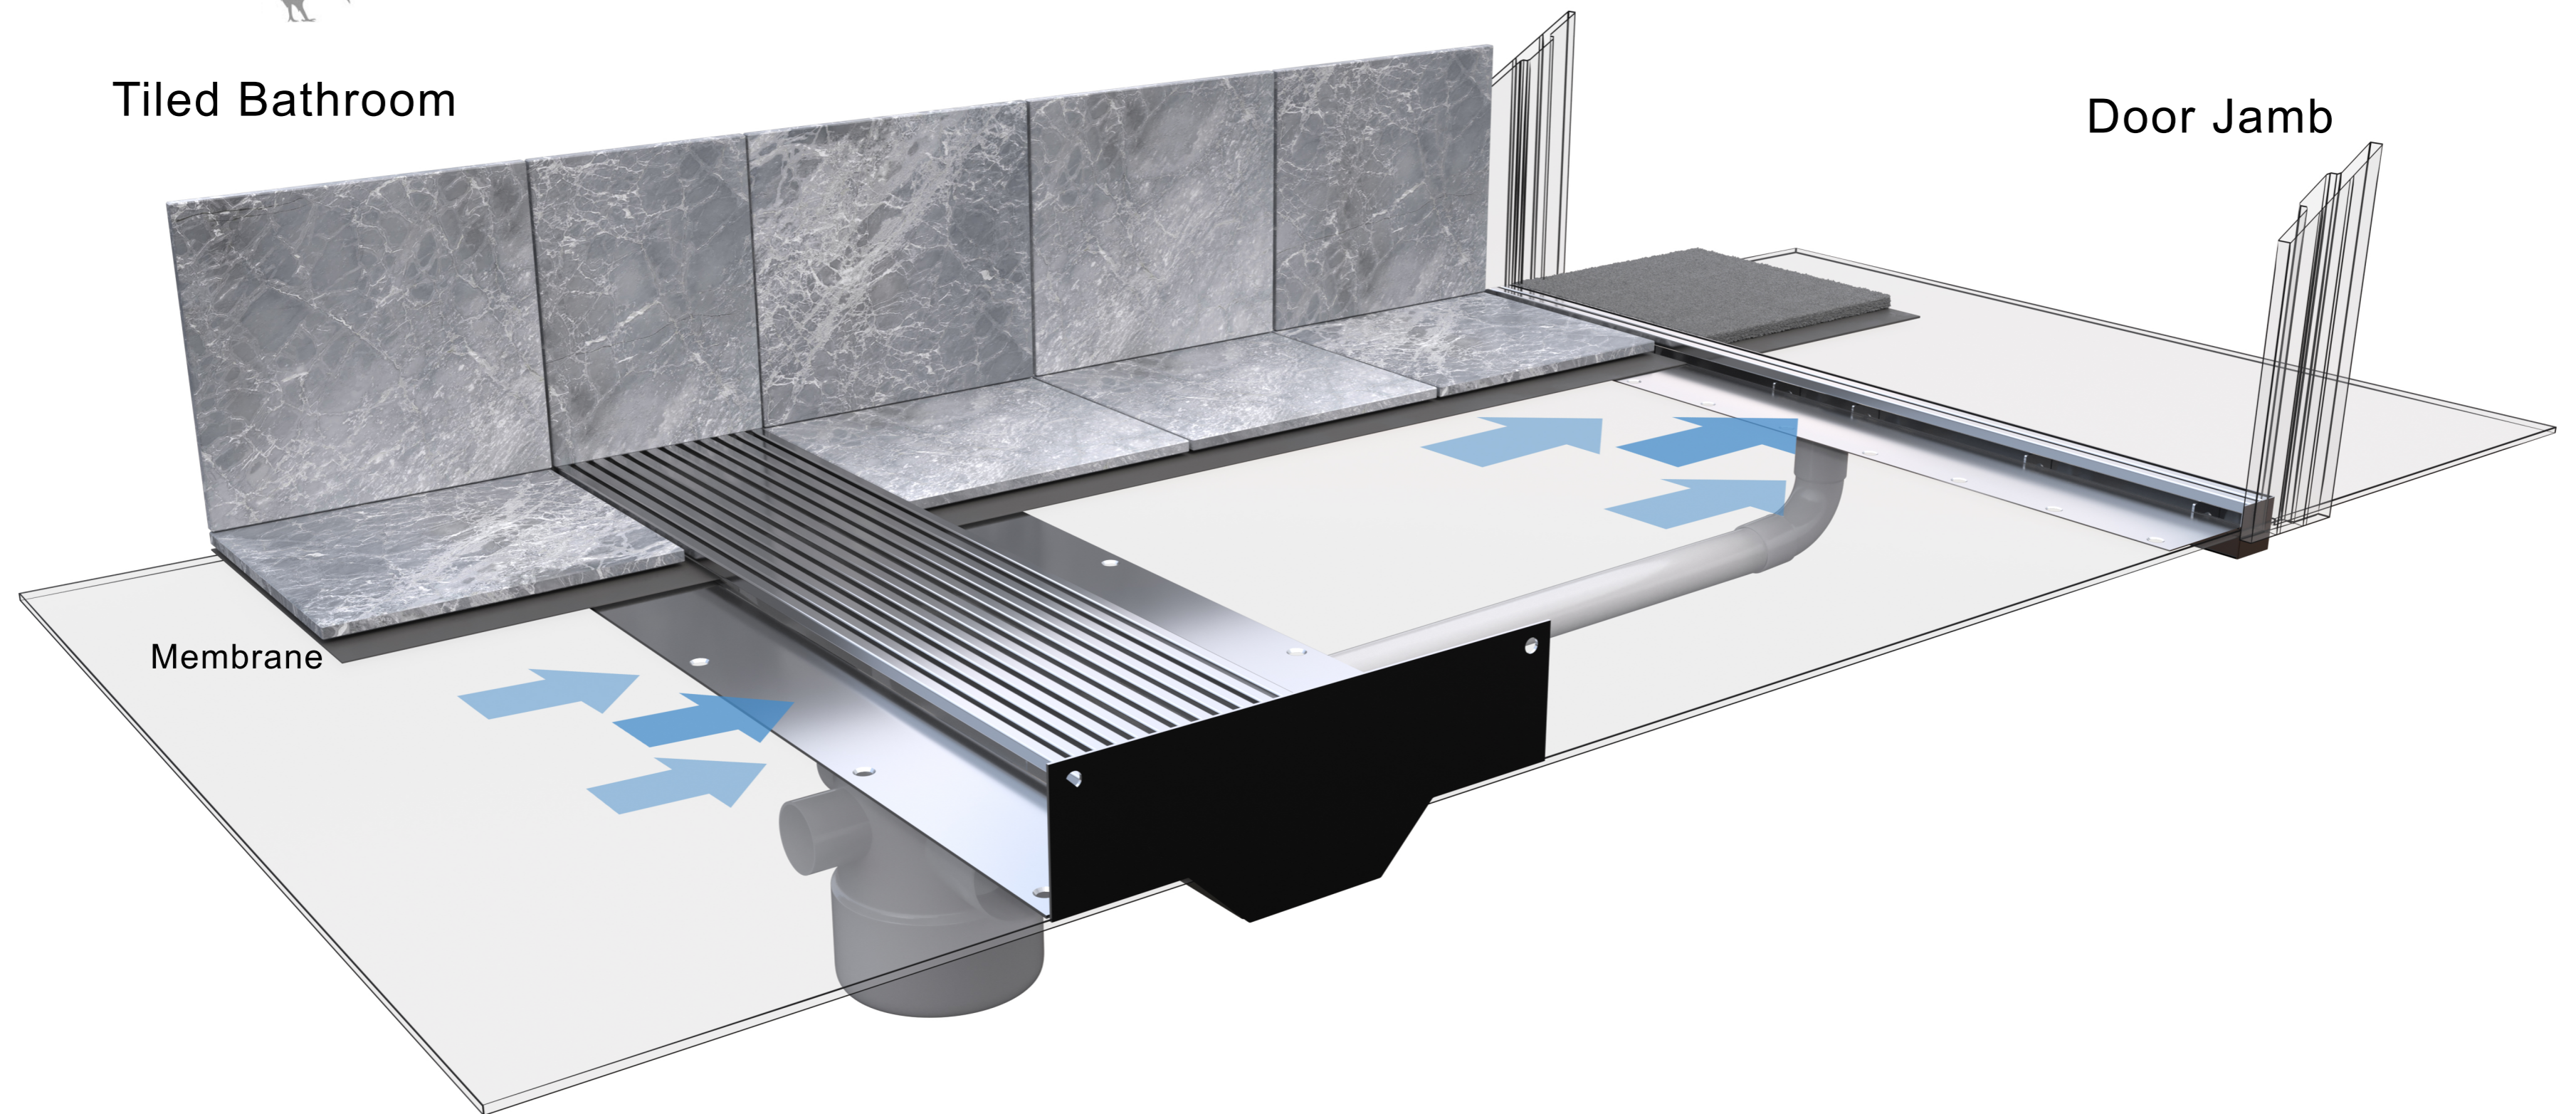

PATENTED DESIGN

THRESHOLD SHOWER CHANNEL

www.jesani.co.nz / 0800 537 264

PROUDLY NEW ZEALAND OWNED
& MANUFACTURED 

TILE FLOORING

Also available for vinyl

5b - Threshold Shower Channel Plumbed Into Trapped 4 Way Riser - Tiled Floor