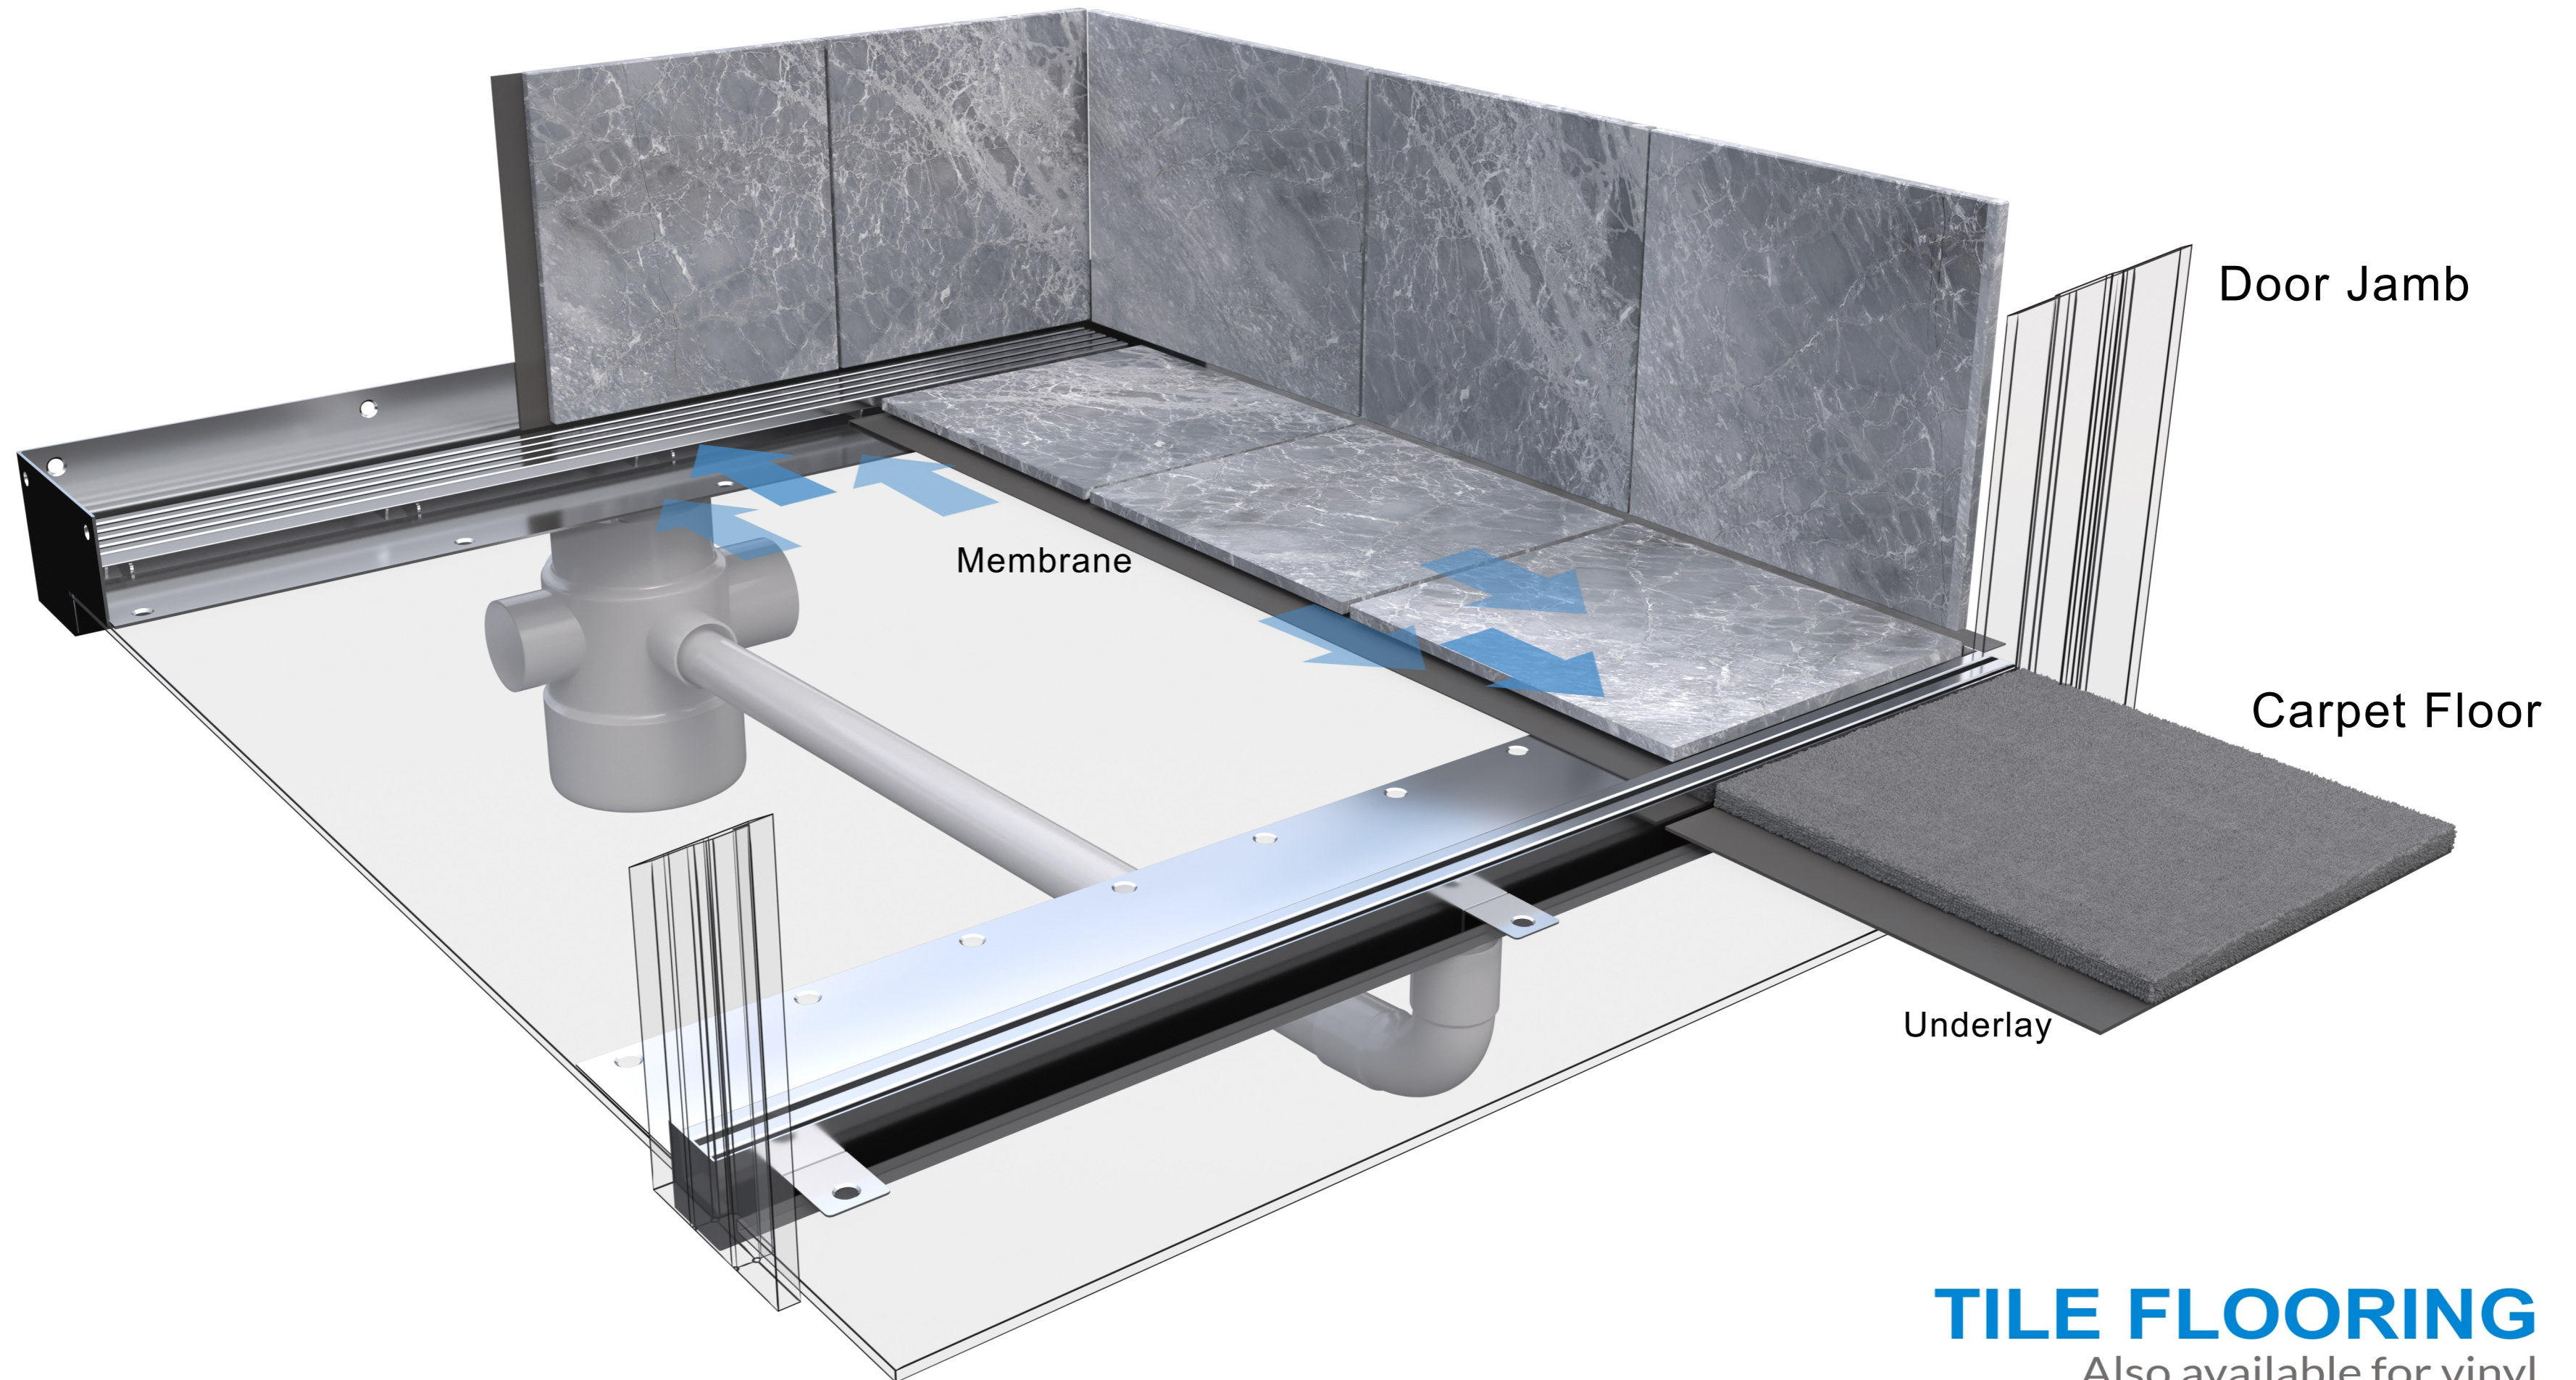

PATENTED DESIGN

WALL MOUNTED SHOWER CHANNEL

www.jesani.co.nz / 0800 537 264

PROUDLY NEW ZEALAND OWNED
& MANUFACTURED 

Tiled Bathroom

TILE FLOORING
Also available for vinyl

5a - Wall Mounted Shower Channel Plumbed Into Trapped 4 Way Riser - Tiled Floor