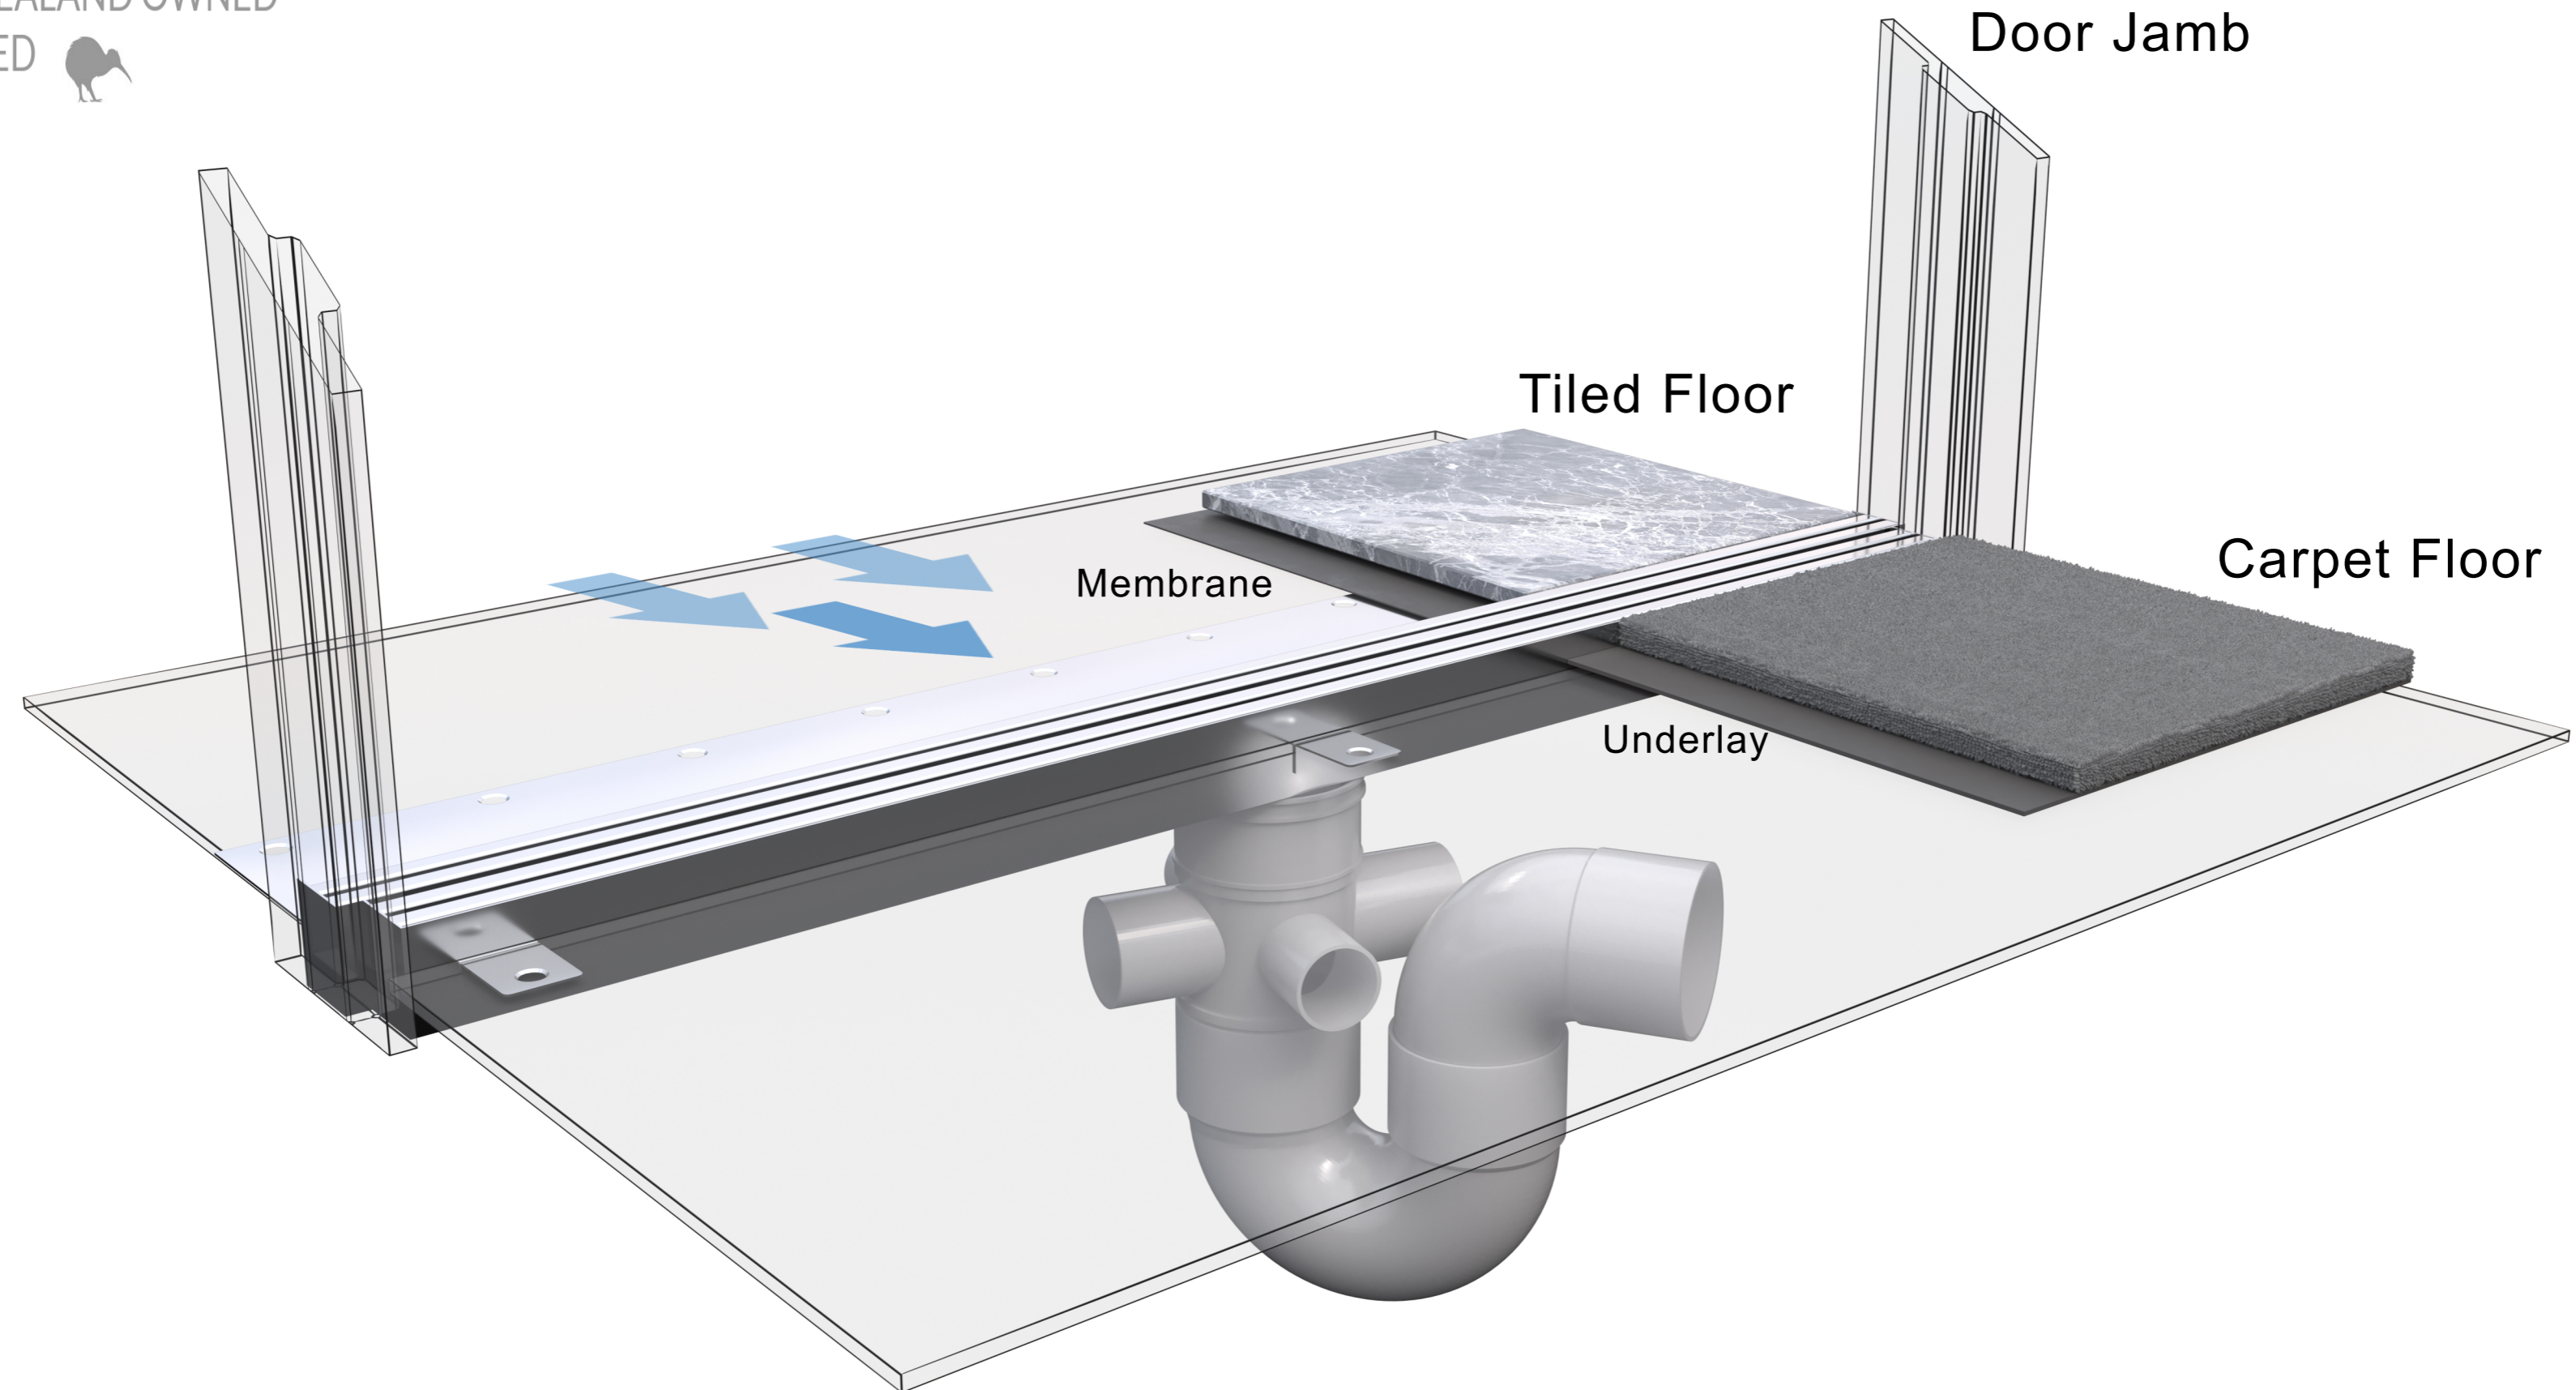

PATENTED DESIGN

JESANI DOOR CHANNEL

www.jesani.co.nz / 0800 537 264

PROUDLY NEW ZEALAND OWNED
& MANUFACTURED 

TILE FLOORING

Also available for vinyl

4c - 65mm Door Channel FWG Trap - Tiled Floor