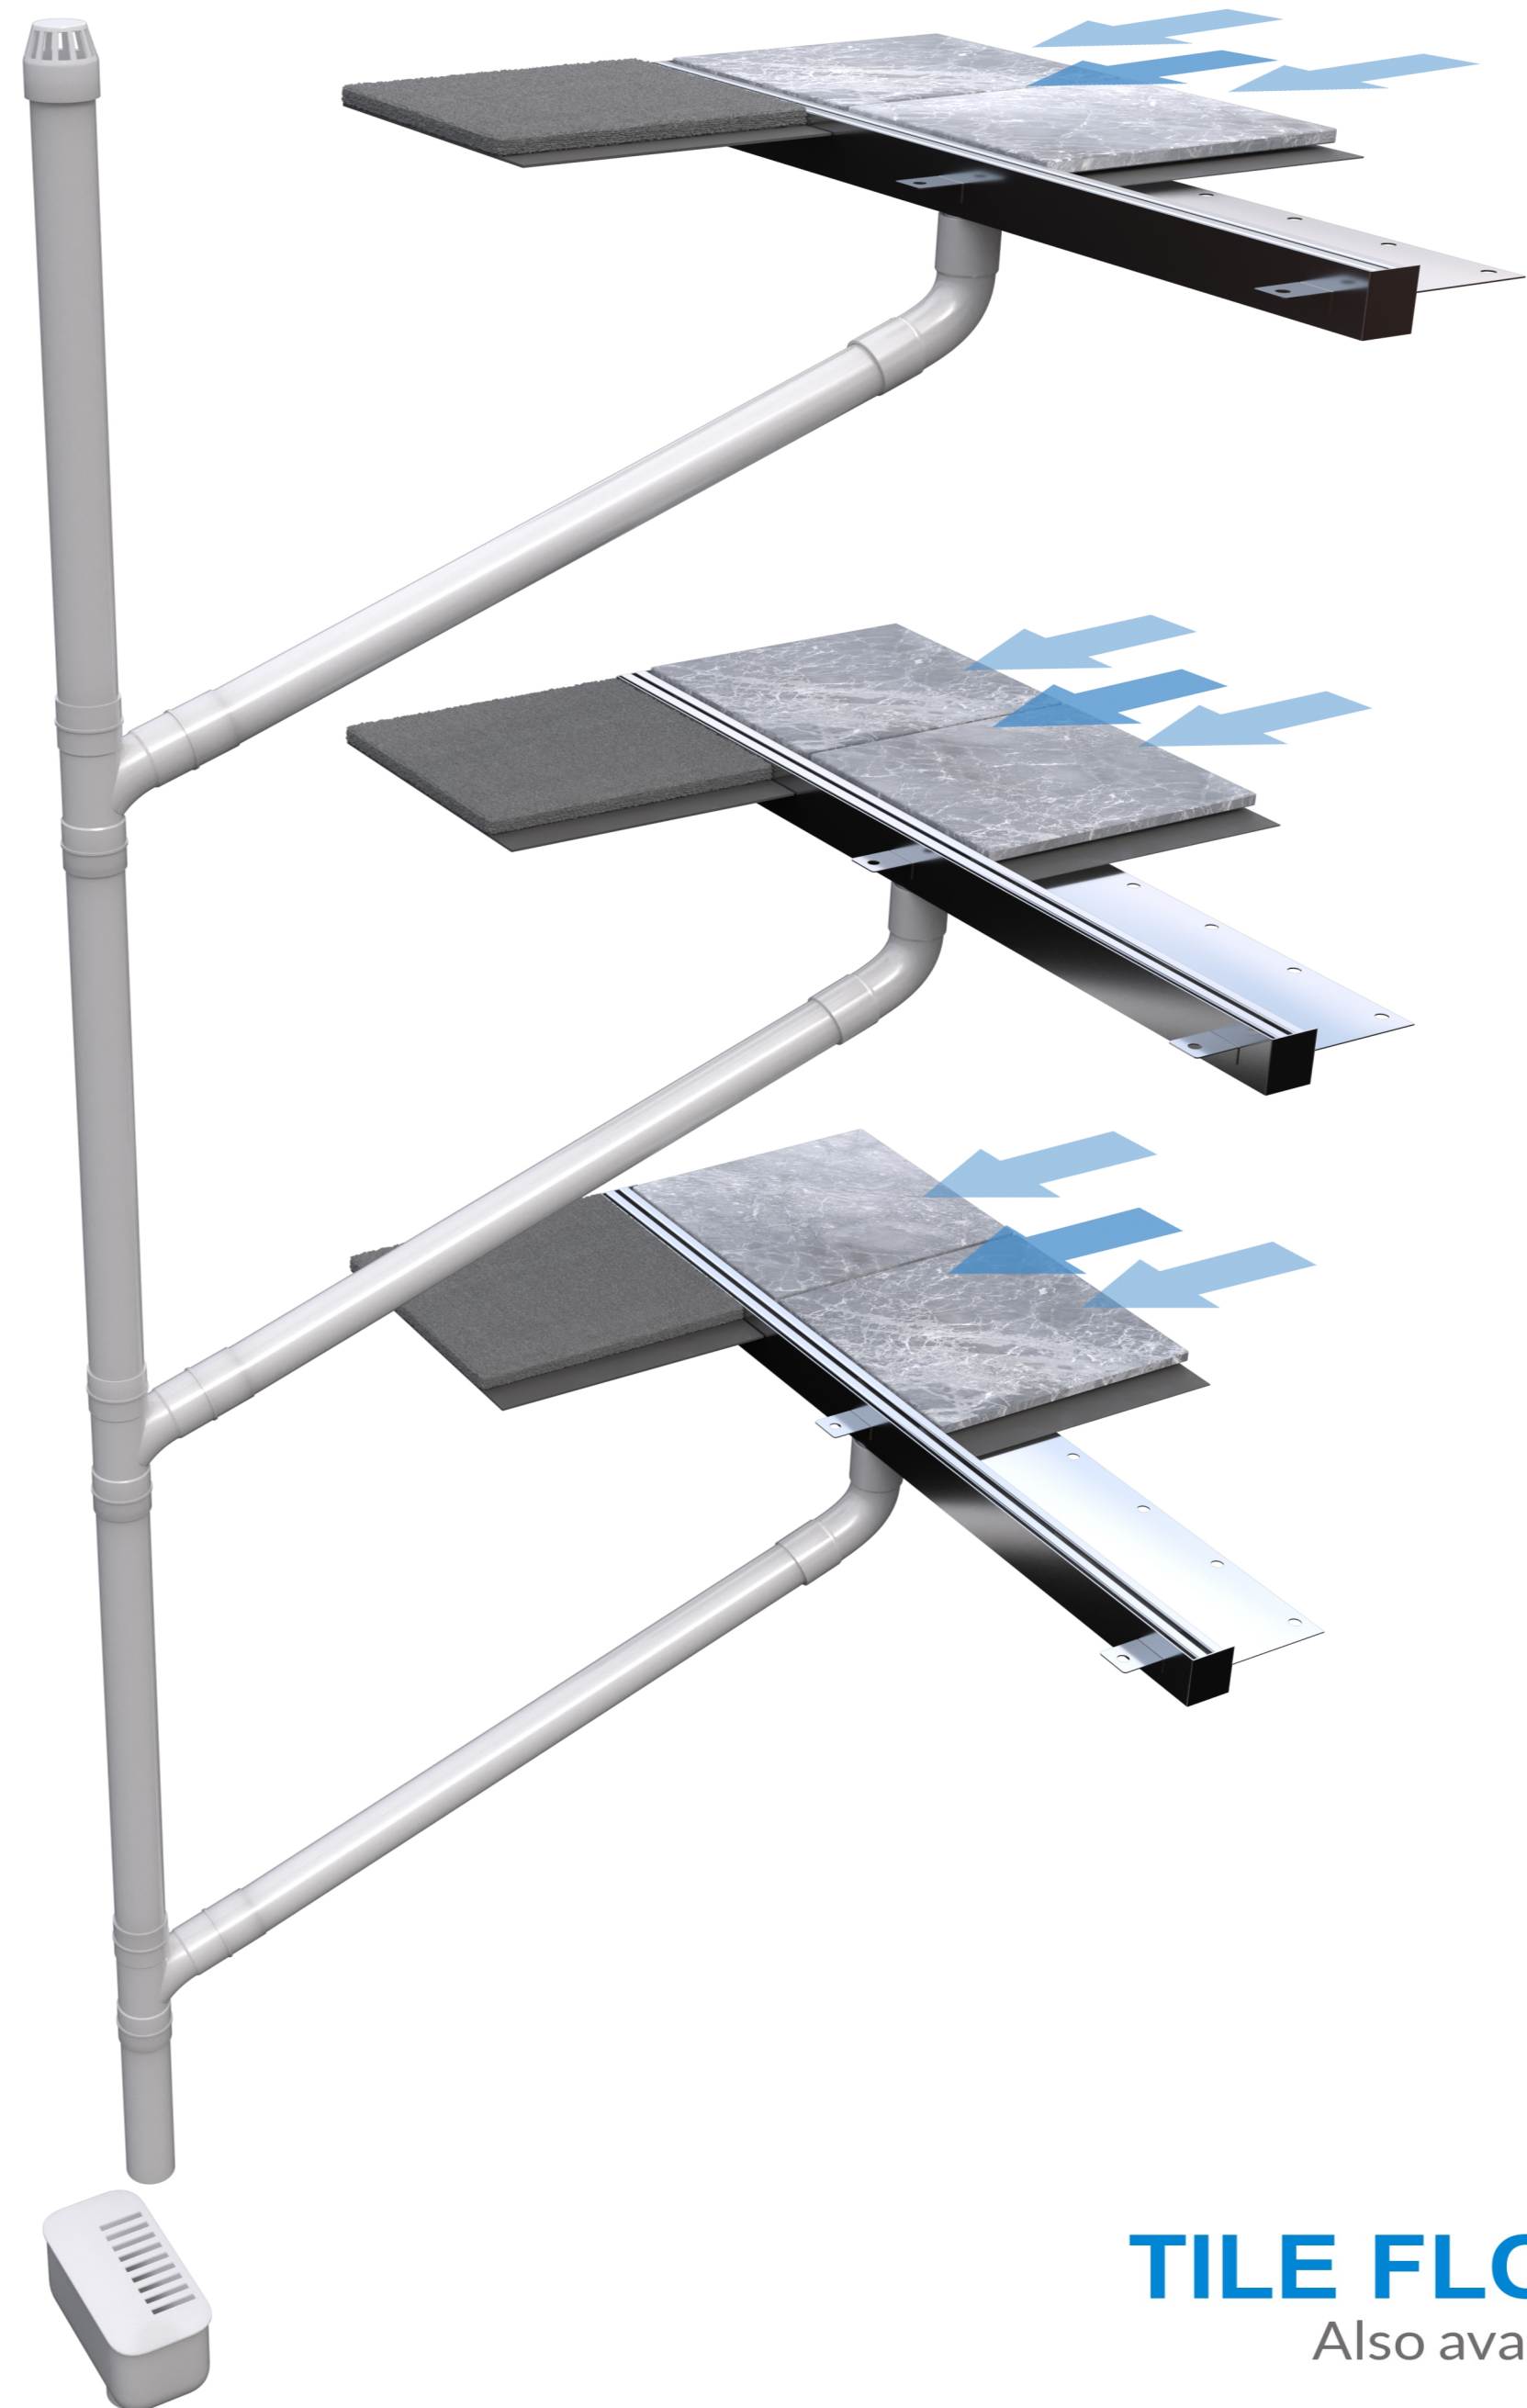

PATENTED DESIGN

JESANI DOOR CHANNEL

www.jesani.co.nz / 0800 537 264

PROUDLY NEW ZEALAND OWNED

& MANUFACTURED 

Gully Dish

TILE FLOORING
Also available for vinyl

3b - Multi Floor Dry Stack System -Tiled Floor