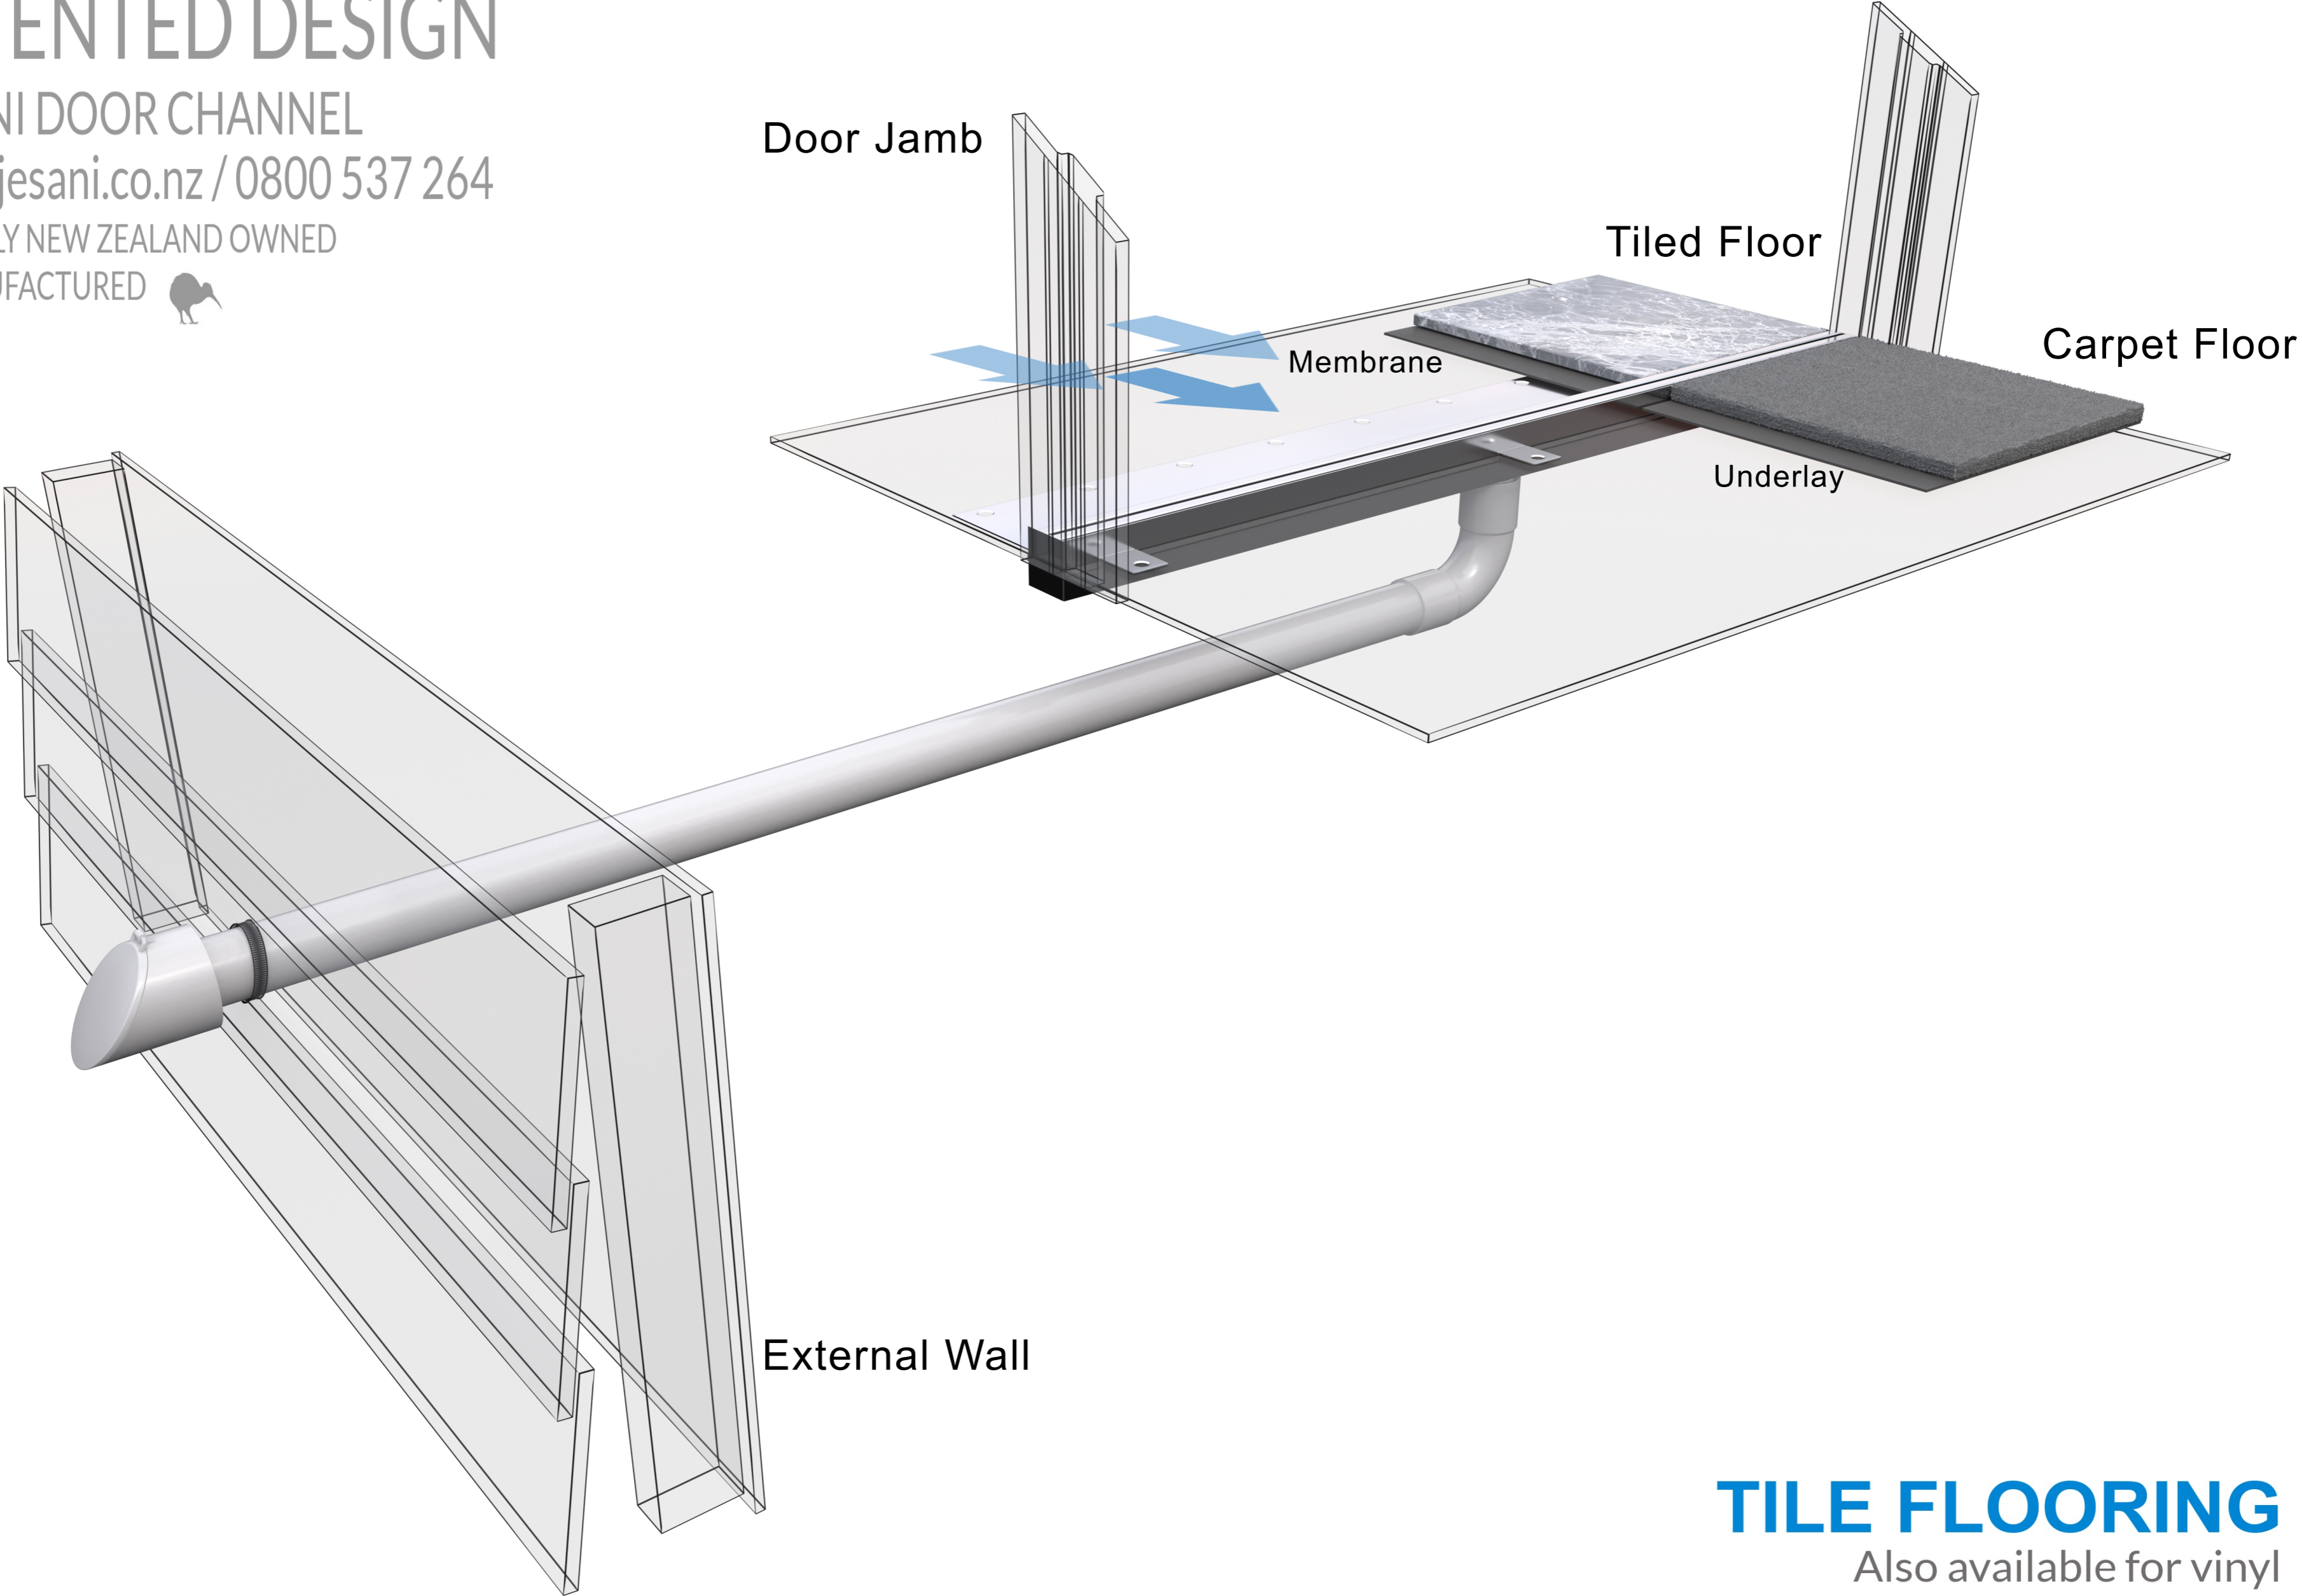

# PATENTED DESIGN

JESANI DOOR CHANNEL

[www.jesani.co.nz](http://www.jesani.co.nz) / 0800 537 264

PROUDLY NEW ZEALAND OWNED  
& MANUFACTURED 

**TILE FLOORING**

Also available for vinyl

2b - 40mm Emergency Overflow Door Channel Plumbed Out Exterior Wall (Dry Waste) - Tiled Floor