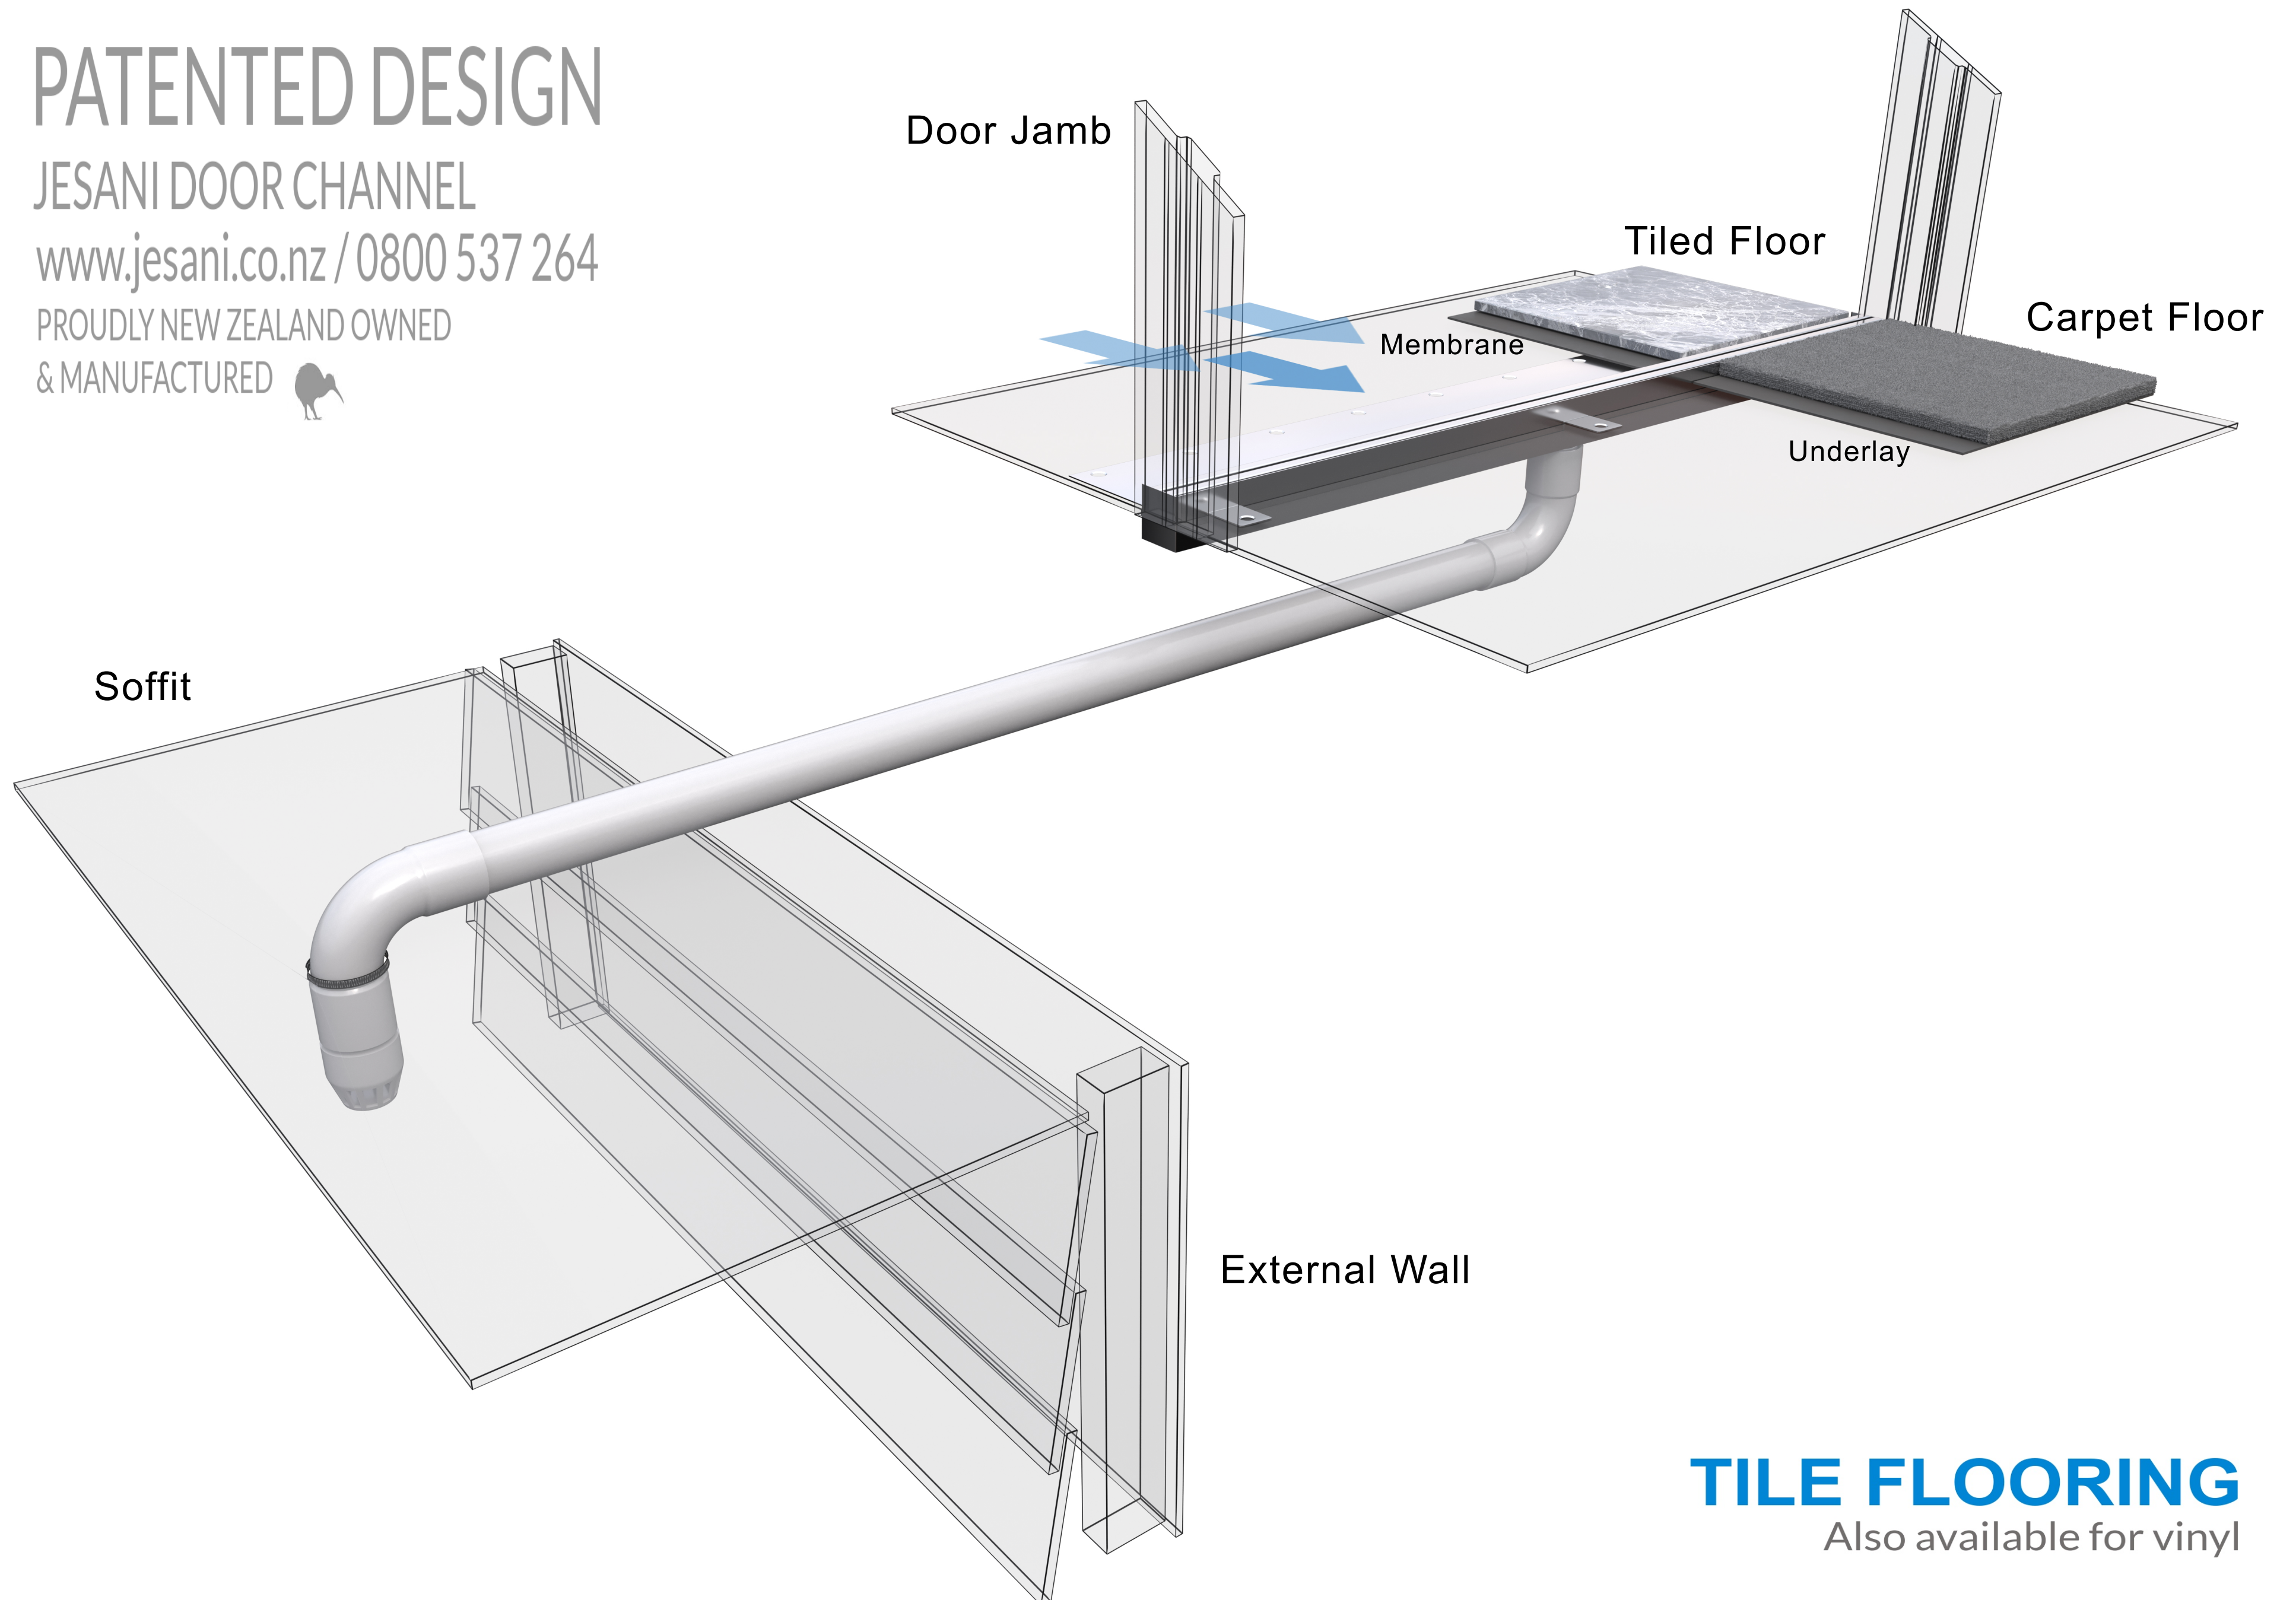

PATENTED DESIGN

JESANI DOOR CHANNEL

www.jesani.co.nz / 0800 537 264

PROUDLY NEW ZEALAND OWNED
& MANUFACTURED

TILE FLOORING

Also available for vinyl

1b - 40mm Emergency Overflow Door Channel Plumbed Out Soffit (Dry Waste) - Tiled Floor